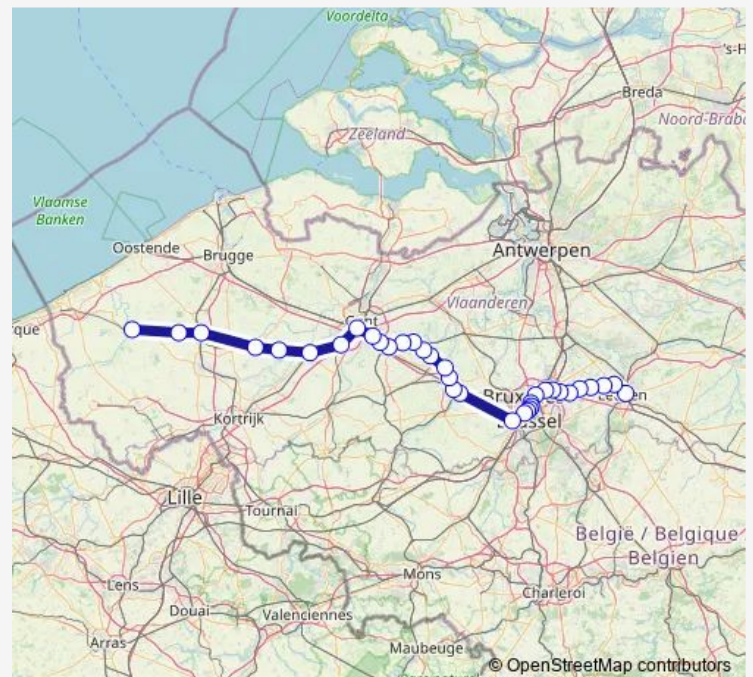

Thursday —

Friday —

Saturday 06:19

Sunday 06:19

Route info

Direction: Louvain

Stops: 35

Trip Duration: 2 hour 28 min

■ IC — Louvain - Dixmude

Serskamp

Schellebelle

Wetteren

Kwatrecht

Melle

Merelbeke

Gand-Saint-Pierre