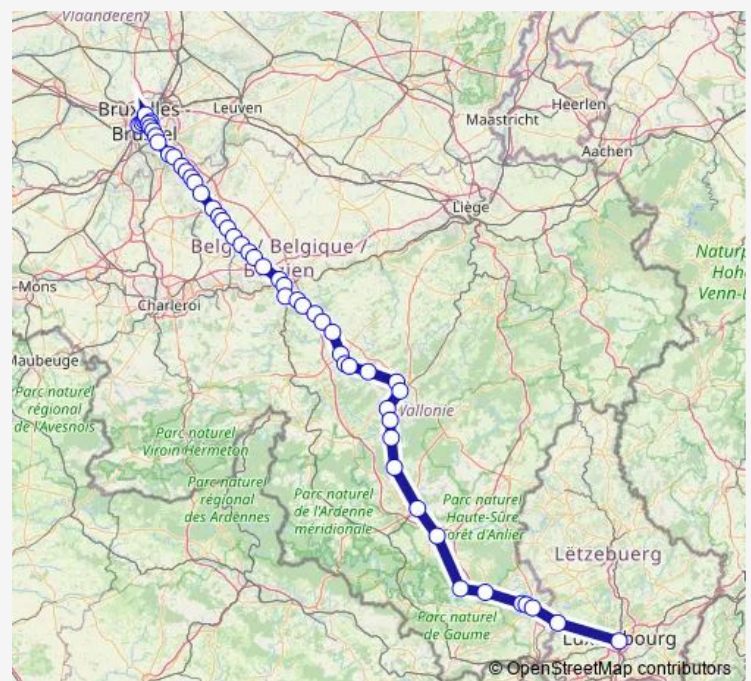

Inter Regional Rail Service IC Luxembourg (LU) - Bruxelles-Midi

[Go to website](#)

Direction

undefined — undefined

0 stops

[Open route schedule](#)

Route schedule

undefined — undefined

Monday 06:11-18:11

Tuesday 06:11-18:11

Wednesday 06:11-18:11

Thursday 06:11-18:11

Friday 06:11-18:11

Saturday 06:11-18:11

Sunday 06:11-18:11

Route info

Direction:

Stops: 0

Trip Duration: — min

■ IC — Luxembourg (LU) - Bruxelles-Midi

Direction

Sterpenich-Frontière — Bruxelles-Midi

52 stops

[Open route schedule](#)

Sterpenich-Frontière

Arlon

Viville

Stockem

Habay

Marbehan

Neufchâteau

Libramont