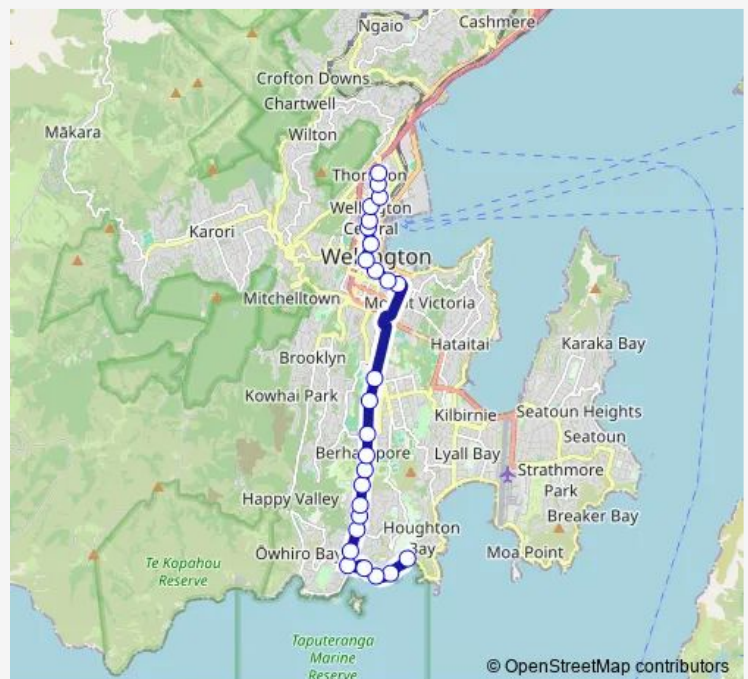

Courtenay Place - Stop A

Courtenay Place at St James Theatre

Manners Street at Cuba Street - Stop A

Manners Street at Willis Street

Willis Street at Grand Arcade

Route schedule

Houghton Bay - The Esplanade — Molesworth Street (near 95)

Monday 06:40-08:41

Tuesday 06:40-08:41

Wednesday 06:40-08:41

Thursday 06:40-08:41

Friday 06:40-08:41

Saturday —

Sunday —

Route info

Direction: Houghton Bay - The Esplanade

Stops: 26

Trip Duration: 0 hour 39 min

■ 32x — Houghton Bay - Island Bay - Berhampore - Wellington (Express)

Lambton Quay at Cable Car Lane

Lambton Central - Stop A

Lambton Quay North - Stop C

Molesworth Street at Parliament

Molesworth Street - Cathedral

Molesworth Street (near 95)

Direction

Wellington Station - Stop A — Houghton Bay - The Esplanade (near 86)

24 stops

[Open route schedule](#)

Wellington Station - Stop A