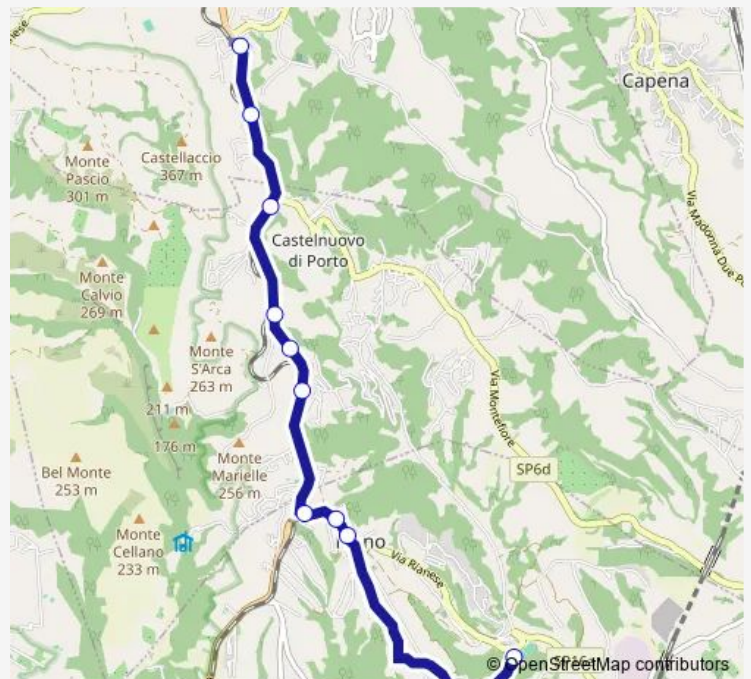

Bus Riano - Morlupo # MI12d

[Go to website](#)

Direction

Riano | Via Giovanni Xxiii (Comune) # f11345 — Morlupo | Stazione # f2252

10 stops

[Open route schedule](#)

Riano | Via Giovanni Xxiii (Comune) # f11345

Riano | Via Rianese Via Repubblica # f11363

Riano | Via Rianese Via Leopardi # f11364

Riano | Via Rianese Via Flaminia # f11365

Castelnuovo Porto | Monte Cardeto # f2247

Castelnuovo Porto | Via Flaminia Via Olivi # f2248

Castelnuovo Porto | Via Flaminia Via Monte d'Arca # f2249

Castelnuovo Porto | Stazione # f2250

Morlupo | Via Flaminia (Valle la Posta) # f2251

Morlupo | Stazione # f2252

Route schedule

Riano | Via Giovanni Xxiii (Comune) # f11345 — Morlupo | Stazione # f2252

Route info

Direction: Riano | Via Giovanni Xxiii (Comune) # f11345

Stops: 10

Trip Duration: 0 hour 15 min

Riano - Morlupo # MI12d

Bus time schedules and route maps are available in an offline PDF at busmaps.com. Use the busmaps.com website to see live bus times, train schedule or subway schedule, and step-by-step directions for all public transit in Riano