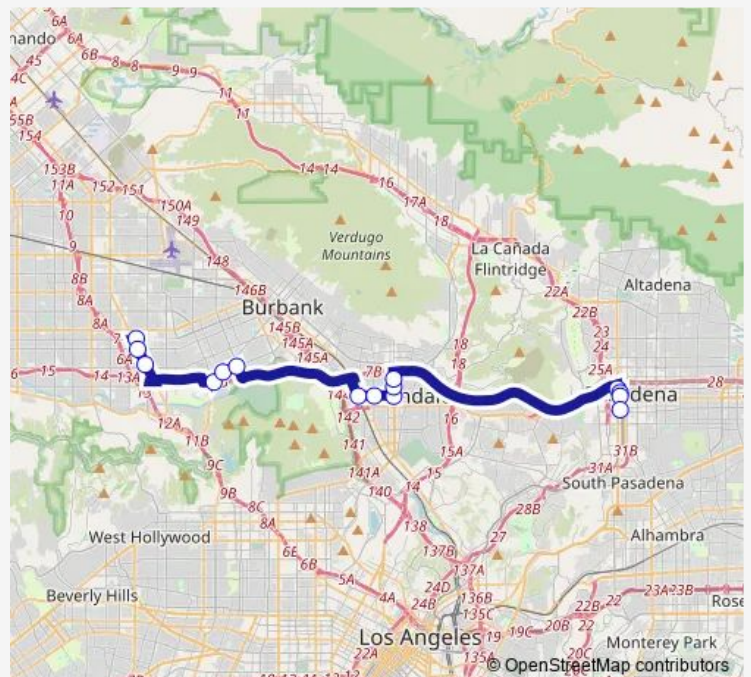

Tuesday 05:03-21:32

Wednesday 05:03-21:32

Thursday 05:03-21:32

Friday 05:03-21:32

Saturday 06:03-20:39

Sunday 06:03-20:39

Route info

Direction: Raymond / Del Mar

Stops: 15

Trip Duration: 0 hour 49 min

501 — Metro Express Line

Direction

North Hollywood Station — Raymond / Del Mar

15 stops

[Open route schedule](#)

North Hollywood Station

Brand / California

Brand / Milford

Walnut / Fair Oaks

Raymond / Holly

Raymond / Union

Raymond / Del Mar

Route schedule

North Hollywood Station — Raymond / Del Mar

Monday 05:06-21:42

Tuesday 05:06-21:42

Wednesday 05:06-21:42

Thursday 05:06-21:42

Friday 05:06-21:42

Saturday 06:03-21:20

Sunday 06:03-21:20

Route info