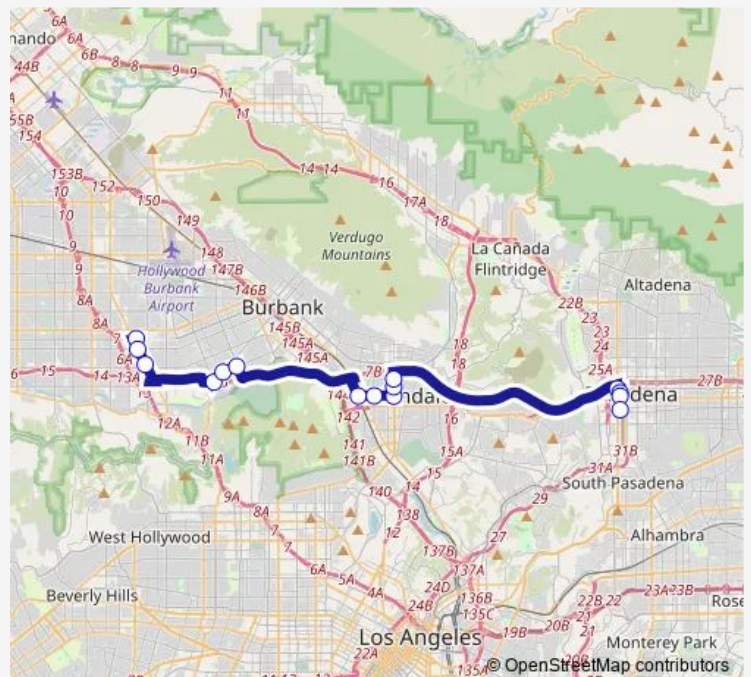

Tuesday 05:03-21:32

Wednesday 05:03-21:32

Thursday 05:03-21:32

Friday 05:03-21:32

Saturday 06:03-20:39

Sunday 06:03-20:39

Route info

Direction: Raymond / Del Mar

Stops: 15

Trip Duration: 0 hour 48 min

■ 501 — Metro Express Line

Direction

North Hollywood Station — Raymond / Del Mar

15 stops

[Open route schedule](#)

North Hollywood Station

Brand / California

Brand / Milford

Walnut / Fair Oaks

Raymond / Holly

Raymond / Union

Raymond / Del Mar

Route schedule

North Hollywood Station — Raymond / Del Mar

Monday 05:06-21:42

Tuesday 05:06-21:42

Wednesday 05:06-21:42

Thursday 05:06-21:42

Friday 05:06-21:42

Saturday 06:03-21:20

Sunday 06:03-21:20

Route info