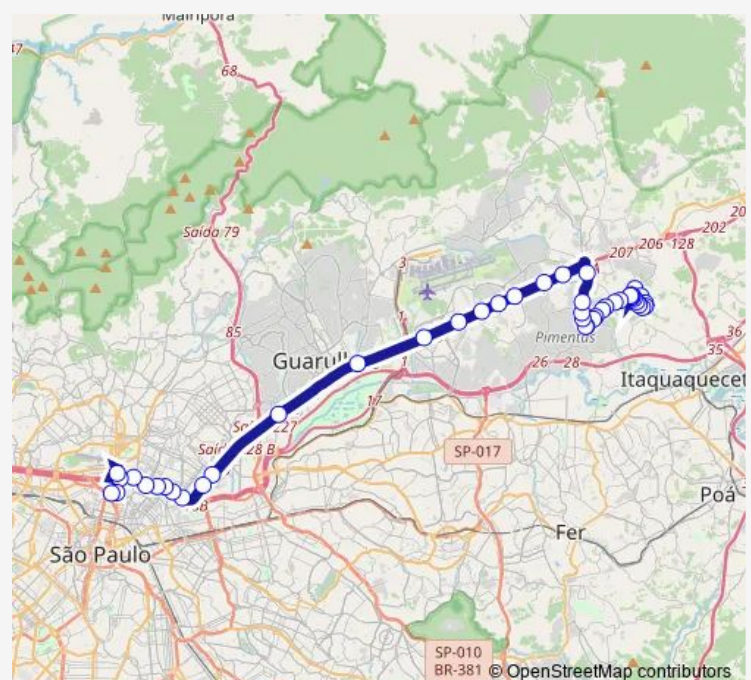

Route schedule

Rua Edmunundo Velloso — R. Joaquim Caetano 110

Monday 00:55-23:55

Tuesday 00:55-23:55

Wednesday 00:55-23:55

Thursday 00:55-23:55

Friday 00:55-23:55

Saturday 00:40-23:20

Sunday 00:45-22:45

Route info

Direction: Rua Edmunundo Velloso

Stops: 59

Trip Duration: 1 hour 25 min

501 — Itaquaquecetuba (Parque Piratininga) - SAO Paulo (Metro Armenia)

BusMaps

Av. Barra do Rio Azul 520 - Parada Novo Mundo I - Parque
Novo Mundo Sao Paulo - SP 02147-090 Brasil