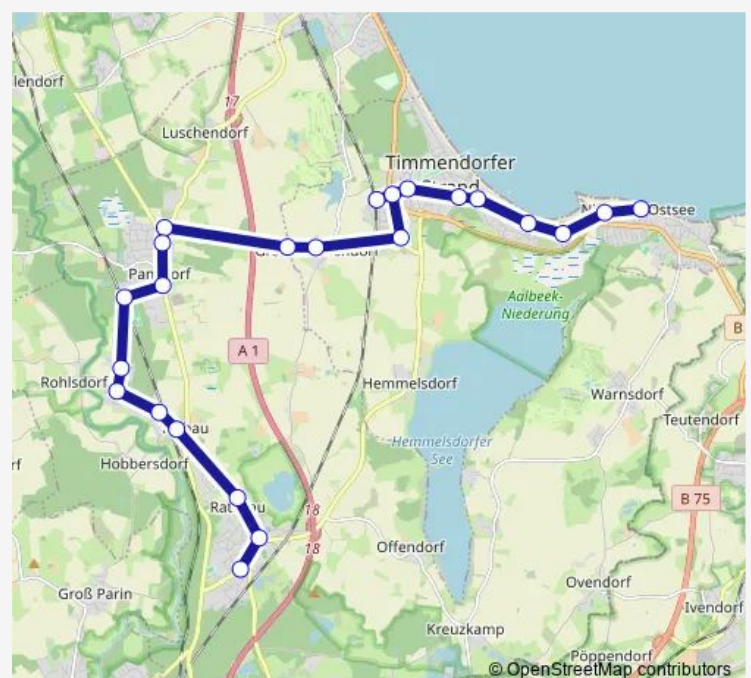

Direction

Niendorf, Apotheke, Mast 2o — Ratekau, Westring/Grundschule, Mast 2o

23 stops

[Open route schedule](#)

Niendorf, Apotheke, Mast 2o

Niendorf, Hafen, Mast 2o

Niendorf, Forstweg, Mast 2o

Timmendf. Strand, Rodenbergstr., Mast 1o

Timmendf. Strand, Gemeinschaftsschule, Mast 1

Timmendorfer Strand, Zob, Mast 1u

Timmendorfer Strand, Bahnhofstr., Mast 2l

Timmendorfer Strand, Bahnhof, Mast 1r

Timm. Strand, Fockenraderredder, Mast 1u

Timmendorfer Strand, Hauptstr., Mast 2l

Wednesday —

Thursday 13:30

Friday 13:30

Saturday 13:30

Sunday 13:30

Route info

Direction: Niendorf, Apotheke, Mast 2o

Stops: 23

Trip Duration: 0 hour 48 min

Ratekau, Dorfplatz, Mast 2l

Ratekau, Westring/Grundschule, Mast 2o

501 Bus time schedules and route maps are available in an offline PDF at busmaps.com. Use the busmaps.com website to see live bus times, train schedule or subway schedule, and step-by-step directions for all public transit in Luebeck