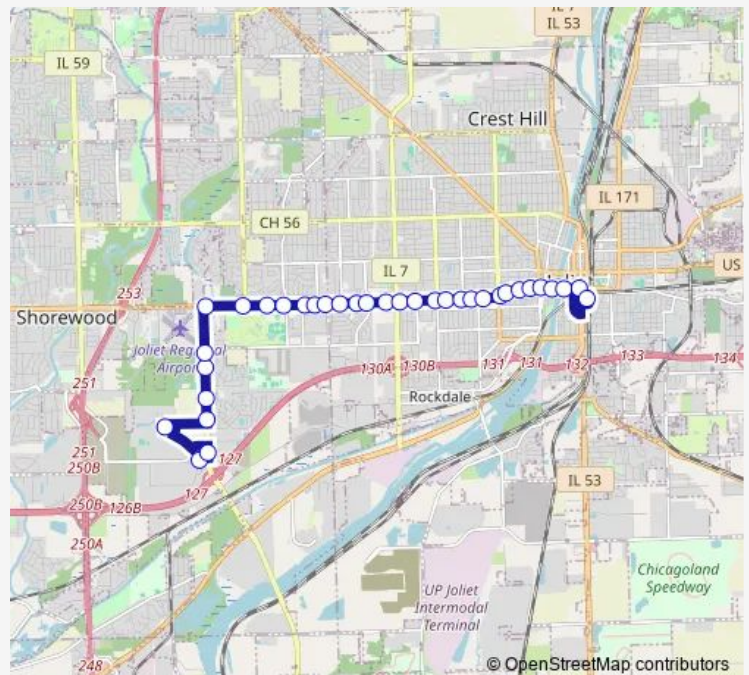

Tuesday 05:45-22:02

Wednesday 05:45-22:02

Thursday 05:45-22:02

Friday 05:45-22:02

Saturday 09:44-21:38

Sunday —

Route info

Direction: Rock Creek Blvd & Houbolt Rd (at Commerce Ln)

Stops: 34

Trip Duration: 0 hour 20 min

501 — West Jefferson

Jefferson St & Redwood Dr

Jefferson St & Reed St

Jefferson St & May St

Jefferson St & William St

Jefferson St & Raynor Ave

Jefferson St & Hunter Ave / John St

Jefferson St & Clement St

Jefferson St & Cagwin Ave

Jefferson St & Hickory St

Jefferson St & Bluff St

Jefferson St & Joliet St

Jefferson St & Chicago St

Pace Transit Center Bay D

Direction

Pace Transit Center Bay D — Rock Creek Blvd & Houbolt Rd (at Commerce Ln)

42 stops

[Open route schedule](#)

Pace Transit Center Bay D

Joliet Union Station (Scott St & Jefferson St)

Cass Ave & Chicago St