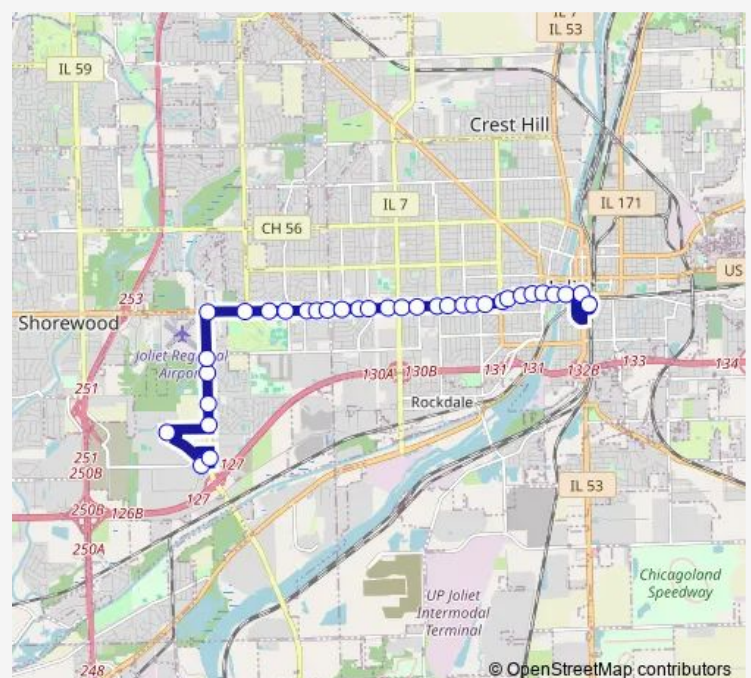

2159 W Jefferson St

Jefferson St & Springfield Ave

Jefferson St & Joyce Rd

Route schedule

Pace Transit Center Bay D — Rock Creek Blvd & Houbolt Rd (at Commerce Ln)

Monday —

Tuesday —

Wednesday —

Thursday —

Friday —

Saturday 13:10-21:04

Sunday —

Route info

Direction: Pace Transit Center Bay D

Stops: 42

Trip Duration: 0 hour 25 min

501 — West Jefferson

Jefferson St & Barney Dr

Jefferson St & Caterpillar Dr

Jefferson St & Fairlane Dr

2941 W Jefferson St

3033 W Jefferson St

Jefferson St & Essington Rd

Houbolt Rd & Jefferson St

Friday 05:45-22:02

Saturday 09:44-21:38

Sunday —

Route info

Direction: Rock Creek Blvd & Houbolt Rd (at Commerce Ln)

Stops: 34

Trip Duration: 0 hour 20 min

Jefferson St & William St