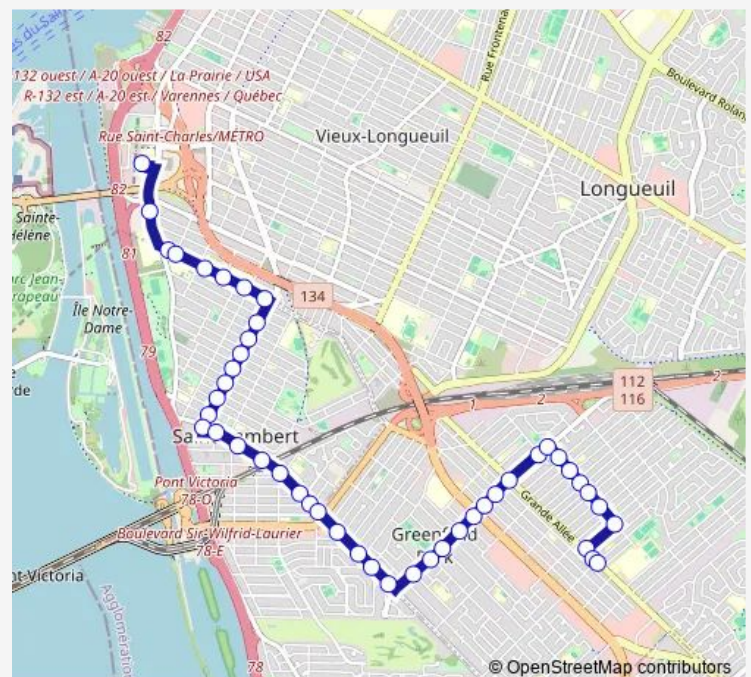

Thursday 14:45-16:29

Friday 14:45-16:29

Saturday —

Sunday —

Route info

Direction: Terminus Longueuil

Stops: 46

Trip Duration: 0 hour 36 min

Churchill / Empire

Churchill / de Springfield

Churchill / de Verchères

Churchill / Taschereau

Churchill / de Mont-Royal

Édouard / Grand Boulevard

Édouard / Grande Allée

Édouard / William

Route info

Direction: Grande Allée / Pine

Stops: 42

Trip Duration: 0 hour 33 min

Victoria / Horsfall

Victoria / Green

Desaulniers / Victoria

Desaulniers / Birch