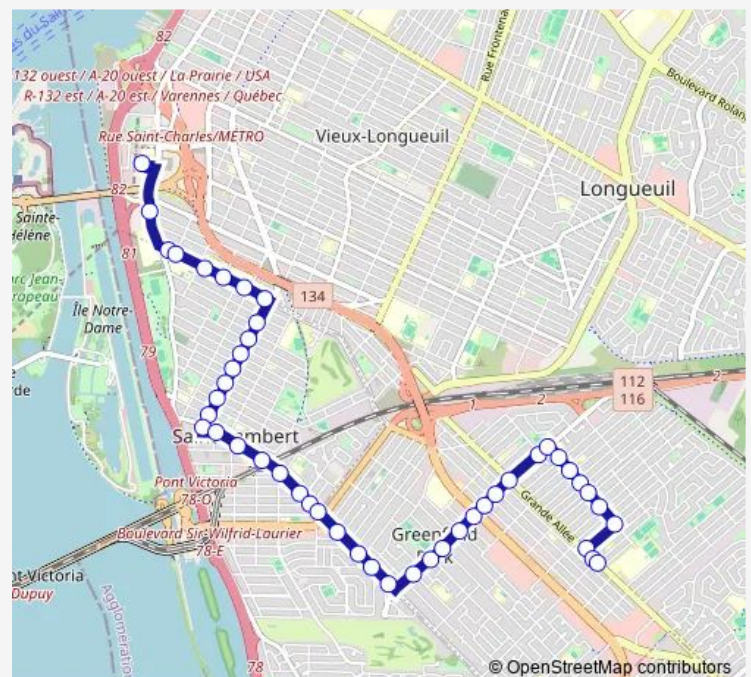

Victoria / Edison

### Route schedule

Terminus Longueuil — Grande Allée / Pine

Monday 14:45-16:29

Tuesday 14:45-16:29

Wednesday 14:45-16:29

Thursday 14:45-16:29

Friday 14:45-16:29

Saturday —

### Route info

Direction: Terminus Longueuil

Stops: 46

Trip Duration: 0 hour 36 min

501 — Écoles privées

BusMaps

Victoria / Hickson

Victoria / Sir-Wilfrid-Laurier

## Route info

Direction: Grande Allée / Pine

Stops: 42

Trip Duration: 0 hour 33 min

Victoria / Horsfall

Victoria / Green

Desaulniers / Victoria

Desaulniers / Birch