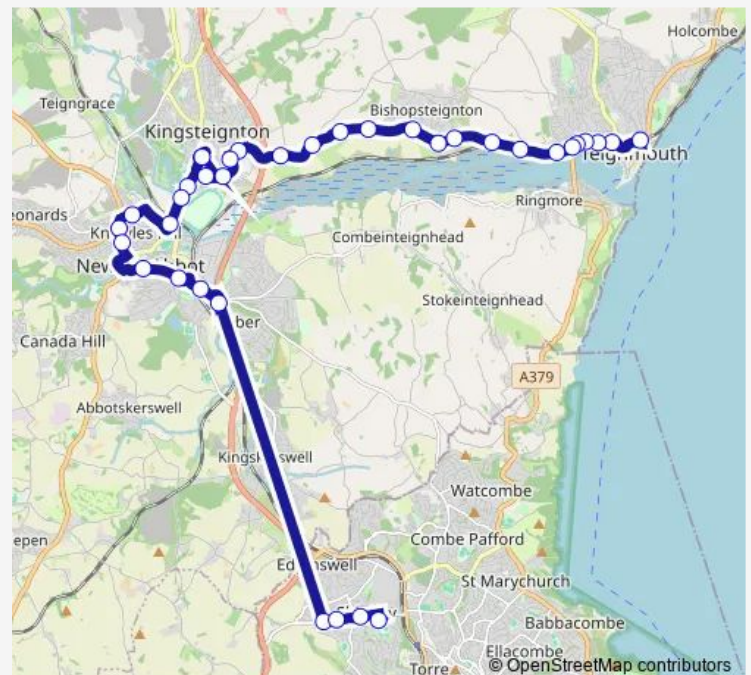

Woodmere Way

Homebase

Lidl

Route schedule

Railway Station — Torquay Grammar Schools

Monday 07:45

Tuesday 07:45

Wednesday 07:45

Thursday 07:45

Friday 07:45

Saturday —

Sunday —

Route info

Direction: Railway Station

Stops: 36

Trip Duration: 0 hour 45 min

501

The Fountain

Pottery Road

Racecourse

Jetty Marsh

Sandford View

Wain Lane

College

Direction

Torquay Grammar Schools — Railway Station

34 stops

[Open route schedule](#)

Torquay Grammar Schools

Dairy Hill

Marldon Rd 42

Marldon Road