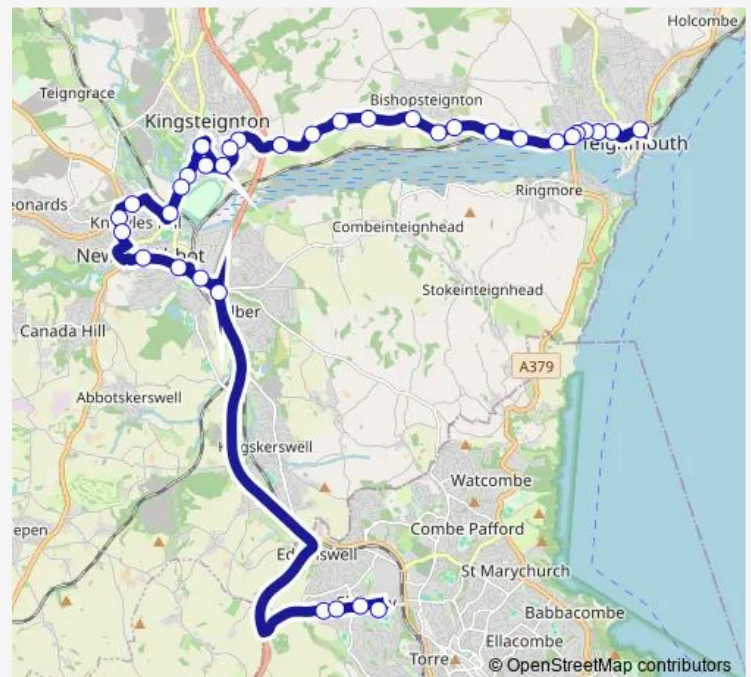

### Route schedule

Railway Station — Torquay Grammar Schools

Monday 07:45

Tuesday 07:45

Wednesday 07:45

Thursday 07:45

Friday 07:45

Saturday —

### Route info

Direction: Railway Station

Stops: 36

Trip Duration: 0 hour 45 min

■ 501

BusMaps

The Fountain

Pottery Road