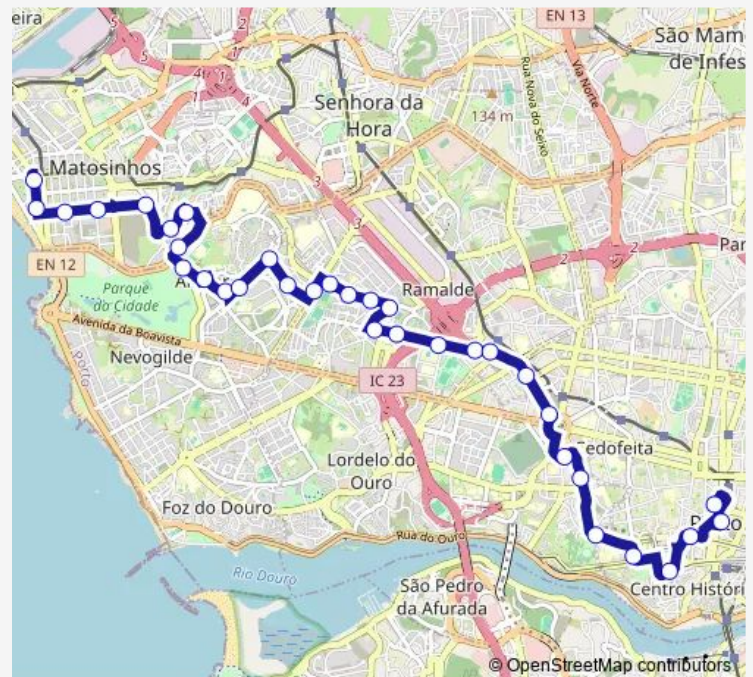

Igreja DE Ramalde

S. João DE Brito

S.João Bosco

Route schedule

Matosinhos Praia — Trindade

Monday	06:10-00:05 ⁺¹
Tuesday	06:10-00:05 ⁺¹
Wednesday	06:10-00:05 ⁺¹
Thursday	06:10-00:05 ⁺¹
Friday	06:10-00:05 ⁺¹
Saturday	06:10-00:05 ⁺¹
Sunday	06:25-00:05 ⁺¹

Route info

Direction: Matosinhos Praia

Stops: 34

Trip Duration: 0 hour 53 min

501 — Aliados - Matosinhos (Praia)

AV. DO Bessa

Rot. DO Bessa

Sidónio Pais