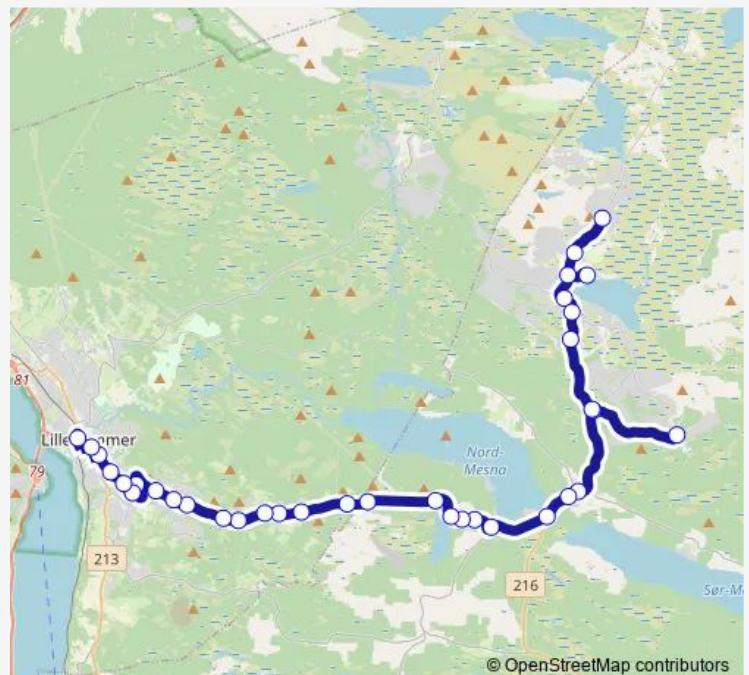

Direction

Lillehammer skystasjon — Storåsen

33 stops

[Open route schedule](#)

Lillehammer skystasjon

Søndre park Storgata

Søndre gate

Bellevue

Skaugboringen

Bakkalykkja

Tveita

Måsåhaugen

Høstmælingsvegen

Røyslimoen Messenlivegen

Tølløfsrud

Holtlivegen

Roterud Krokvang

Ulvenenga

Skjellerudsveen

Sæterbakken

Kinnsæterhøgda

Dahlheim

Bråten

Voll Mesnali

Fiskersvingen

Route schedule

Lillehammer skystasjon — Storåsen

Monday —

Tuesday —

Wednesday —

Thursday —

Friday —

Saturday 14:20-17:20

Sunday —

Route info

Direction: Lillehammer skystasjon

Stops: 33

Trip Duration: 0 hour 37 min

■ 501 — Lillehammer - Sjusjøen