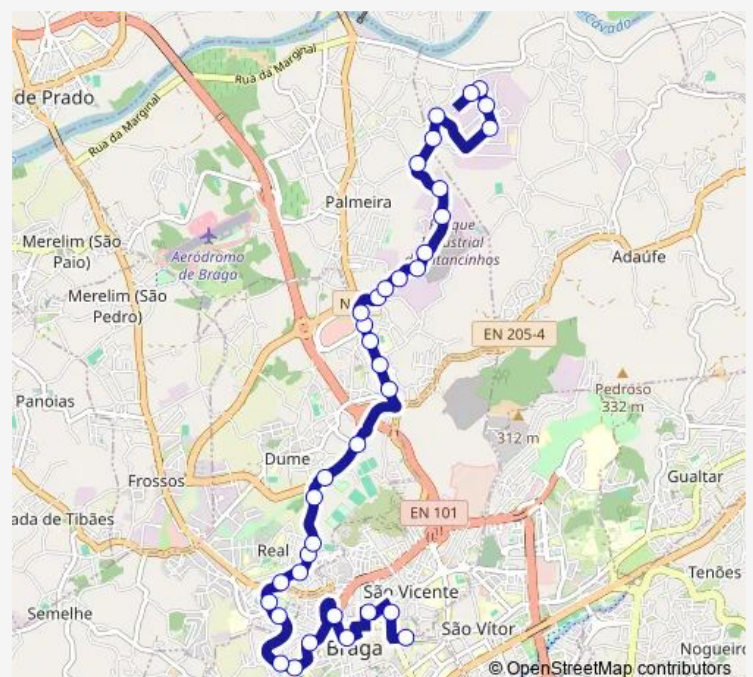

### Route info

Direction: Central Iv

Stops: 36

Trip Duration: 0 hour 35 min

501 — Avenida Central - Parque Industrial Adaúfe (via Pitancinhos)

BusMaps

Cávado V

Pitancinhos I