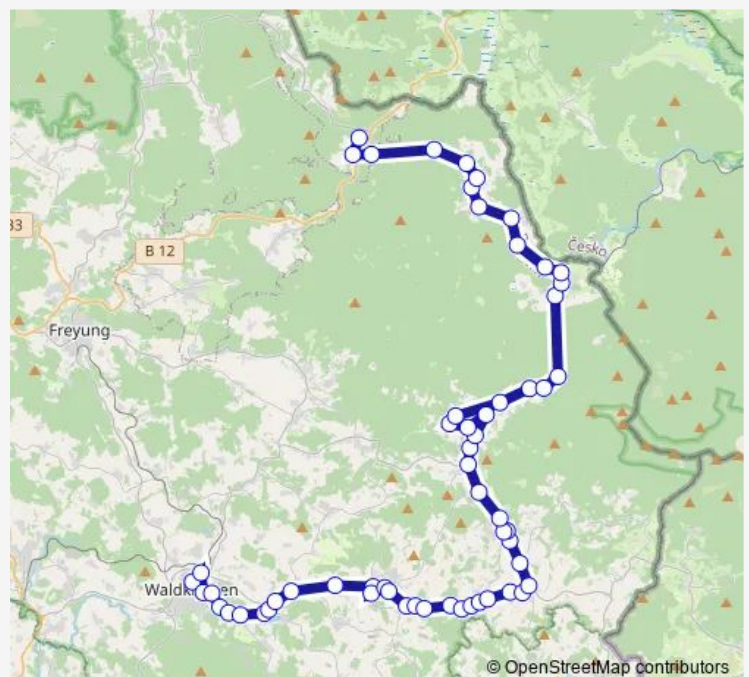

Saturday —

Sunday —

Route info

Direction: Philippsreut, Ortsmitte

Stops: 54

Trip Duration: 1 hour 7 min

■ 501

Altreichenau, Kirche