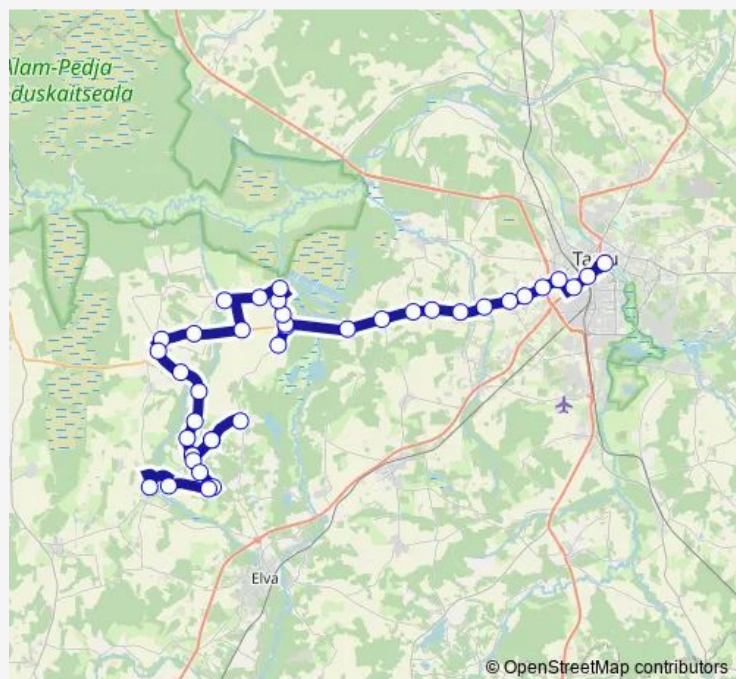

### Route schedule

Tartu bussijaam — Annikoru

Monday 17:30

Tuesday 17:30

Wednesday 17:30

Thursday 17:30

Friday 17:30

Saturday 17:30

### Route info

Direction: Tartu bussijaam

Stops: 40

Trip Duration: 1 hour 15 min

Kaimi

Mõisanurme

Puhja

Puhja asula