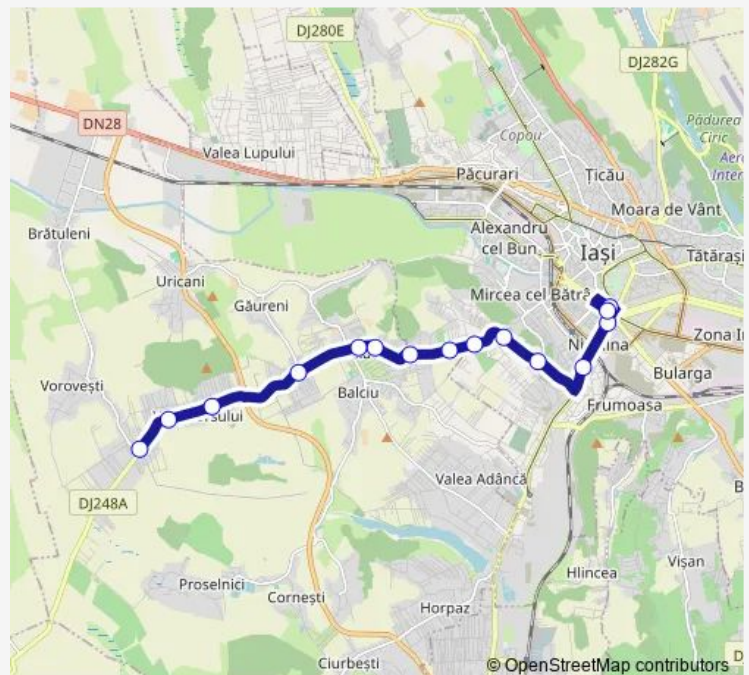

Transanapet - Gaureni

Primaria Miroslava

Str. Constantin Langa

Str. Viilor

Complex Sun City

Complex Class Residence

Centrul Maternal Maternus

Sos. Voineti

Pod Nicolina

Podu Ro (3)

Bis. Lipovenească

Podu Ros (4)

Route schedule

Platou Vorovesti — Podu Ros (4)

Monday 07:35-22:20

Tuesday 07:35-22:20

Wednesday 07:35-22:20

Thursday 07:35-22:20

Friday 07:35-22:20

Saturday 09:20-21:30

Sunday 09:20-21:30

Route info

Direction: Platou Vorovesti

Stops: 15

Trip Duration: 0 hour 36 min

501 — Podu Ros - Primaria Miroslava - Vorovesti

Direction

Podu Ros (4) — Platou Vorovesti

15 stops

[Open route schedule](#)

Podu Ros (4)

Podu Ro (3)