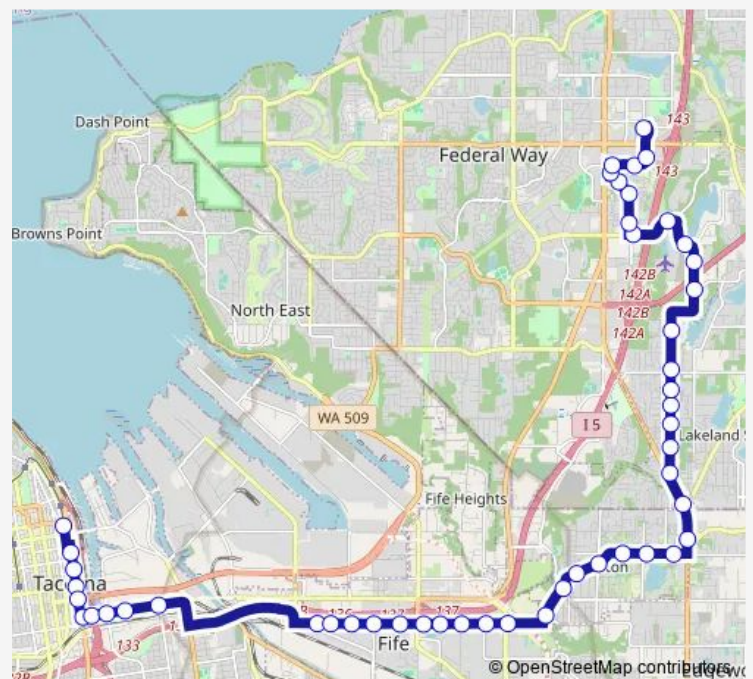

20th St E & Industry Dr E

20th St E & CocaCola Distribution Ctr

20th St E & Goldau Ave E

20th St E & Frank Albert Rd

20th St E & 51st Ave E

54th Ave E & 20th St E

54th Ave E & 23rd St E

Valley Ave E & 58th Ave E

Valley Ave E & 28th St E

Valley Ave E & 70th Ave E

70th Ave E & 28th St E

Route schedule

Commerce St Station - Zone B — Federal Way TC - Bay 1

Monday 05:29-17:29

Tuesday 05:29-17:29

Wednesday 05:29-17:29

Thursday 05:29-17:29

Friday 05:29-17:29

Saturday —

Sunday —

Route info

Direction: Commerce St Station - Zone B

Stops: 52

Trip Duration: 0 hour 58 min

501 — Milton / Federal Way

70th Ave E & 26th St E

20th St E & 70th Ave

Milton Wy & Fife Way

Milton Wy & Porter Wy

Milton Wy & 11th Av

Milton Wy & Maine St

Milton Wy & 19th Ave