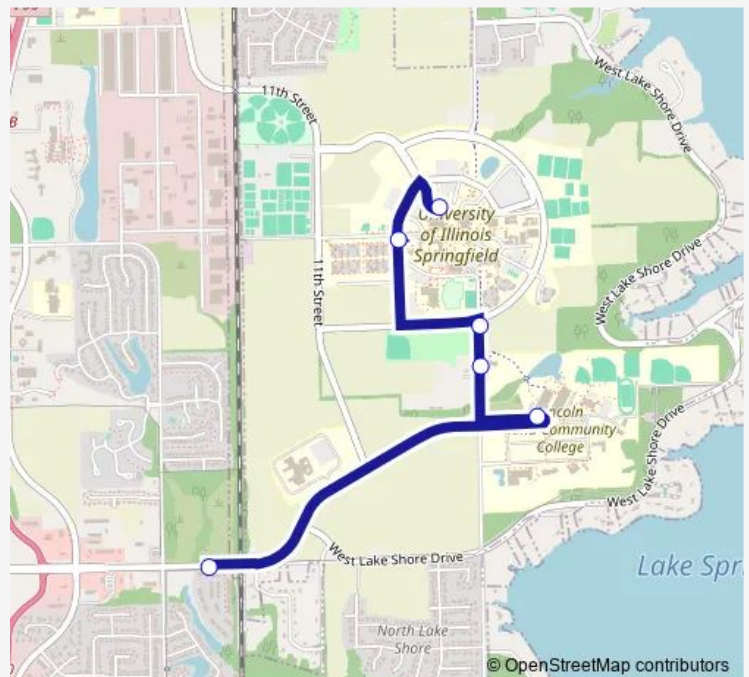

### Route schedule

UIS PAC Building — UIS PAC Building

Monday 06:22-21:52

Tuesday 06:22-21:52

Wednesday 06:22-21:52

Thursday 06:22-21:52

Friday 06:22-21:52

Saturday 06:22-17:22

### Route info

Direction: UIS PAC Building

Stops: 8

Trip Duration: 0 hour 8 min

501 — UIS / Cotton Hill / Lake Pointe

BusMaps

**Direction**

UIS PAC Building — UIS PAC Building

28 stops

[Open route schedule](#)

UIS PAC Building

11th &amp; Hazel Dell/E Hemingway

11th &amp; E Hazel Dell

6th St Frontage &amp; Bunn Lee School

S 6th St Rd @ Law Enforcement Center

S 6th St Rd &amp; Southwind

## Route schedule

UIS PAC Building — UIS PAC Building

Monday 06:30-22:00

Tuesday 06:30-22:00

Wednesday 06:30-22:00

Thursday 06:30-22:00

Friday 06:30-22:00

Saturday 06:30-17:30