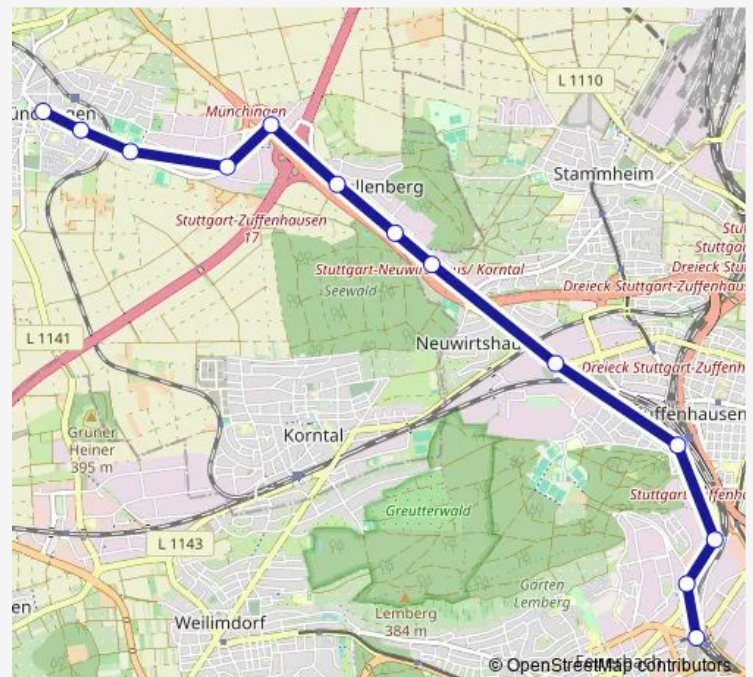

### Direction

Münchingen Stiegelplatz — Feuerbach

13 stops

[Open route schedule](#)

Münchingen Stiegelplatz

Münchingen Danziger Straße

Münchingen Sportzentrum

Münchingen Lingwiesen

### Route schedule

Münchingen Stiegelplatz — Feuerbach

Monday	21:55
Tuesday	21:55
Wednesday	21:55
Thursday	21:55
Friday	21:55
Saturday	—
Sunday	—

### Route info

Direction: Münchingen Stiegelplatz

Stops: 13

Trip Duration: 0 hour 25 min

501 Bus time schedules and route maps are available in an offline PDF at [busmaps.com](https://busmaps.com). Use the [busmaps.com](https://busmaps.com) website to see live bus times, train schedule or subway schedule, and step-by-step directions for all public transit in Stuttgart