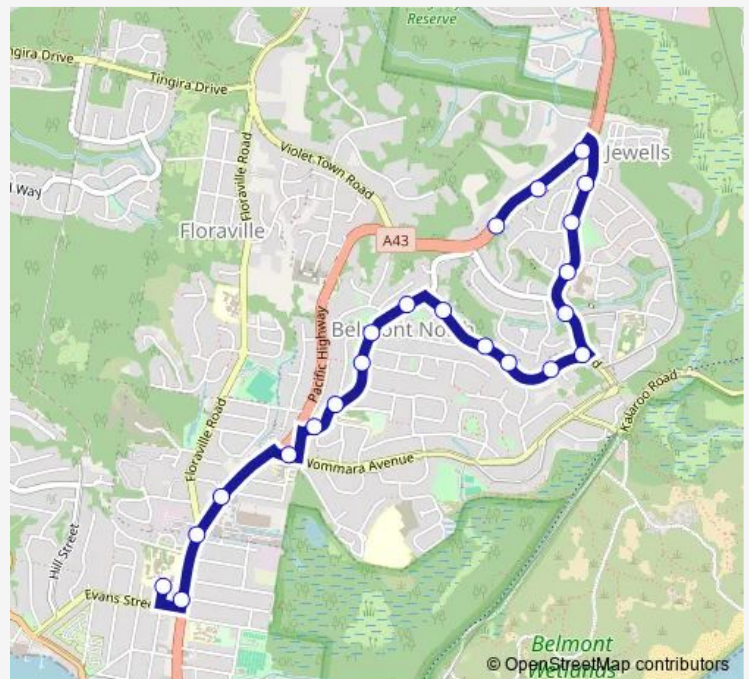

School Bus 501 Belmont High School to Pacific and Dalrymple

[Go to website](#)

Direction

Ntaba Rd After Fencott Dr — St Francis Xavier Primary School, Ernest St

22 stops

[Open route schedule](#)

- Ntaba Rd After Fencott Dr
- Ntaba Rd Opp Gilsmere St
- Jewells Plaza, Ntaba Rd
- Ntaba Rd Before Lepton Pde
- Holy Family Anglican Church, Harrison St
- Harrison St After Cooina Cl
- Harrison St After Palamuna Cl
- Harrison St Before Arlington St
- Harrison St At Somerset St
- Old Belmont Rd Before Harlo St
- Old Belmont Rd At Arlington St
- Old Belmont Rd At Bangalla St
- Belmont North Public School, Old Belmont Rd
- Old Belmont Rd Opp Belmont Neighbourhood Centre
- Wommara Av After John Fisher Rd
- Pacific Hwy At Patrick St
- Pacific Hwy At Cobbin Pde
- Evans St At Pacific Hwy
- Belmont High School, Henry St
- Pacific Hwy After Livingstone St

Route schedule

Ntaba Rd After Fencott Dr — St Francis Xavier Primary School, Ernest St

Monday	08:24
Tuesday	08:24
Wednesday	08:24
Thursday	08:24
Friday	08:24
Saturday	—
Sunday	—

Route info

Direction: Ntaba Rd After Fencott Dr

Stops: 22

Trip Duration: 0 hour 20 min

Pacific Hwy At Merleview St

St Francis Xavier Primary School, Ernest St

Direction

Belmont High School, Henry St — Pacific Hwy Before Dalrymple St

22 stops

[Open route schedule](#)

Route info

Direction: Belmont High School, Henry St

Stops: 22

Trip Duration: 0 hour 12 min

501 School Bus time schedules and route maps are available in an offline PDF at busmaps.com. Use the busmaps.com website to see live bus times, train schedule or subway schedule, and step-by-step directions for all public transit in Newcastle