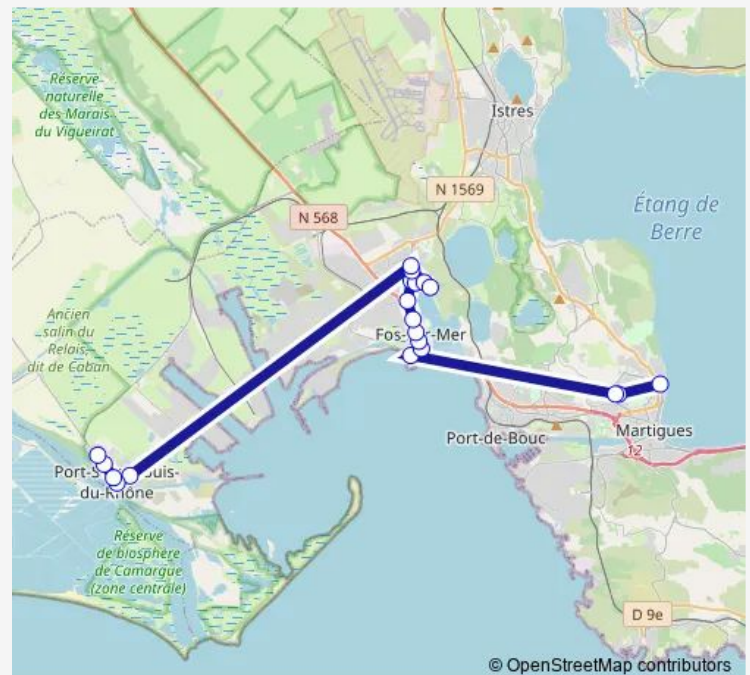

Friday 18:00

Saturday —

Sunday —

Route info

Direction: Lycée Paul Langevin

Stops: 20

Trip Duration: 1 hour 25 min

501 — Martigues - Fos- Port Saint Louis Vauban

Direction

Lycée Paul Langevin — Vauban Hlm

19 stops

[Open route schedule](#)

Lycée Paul Langevin

Lycée Jean Lurçat

Grande Plage

Les Arènes