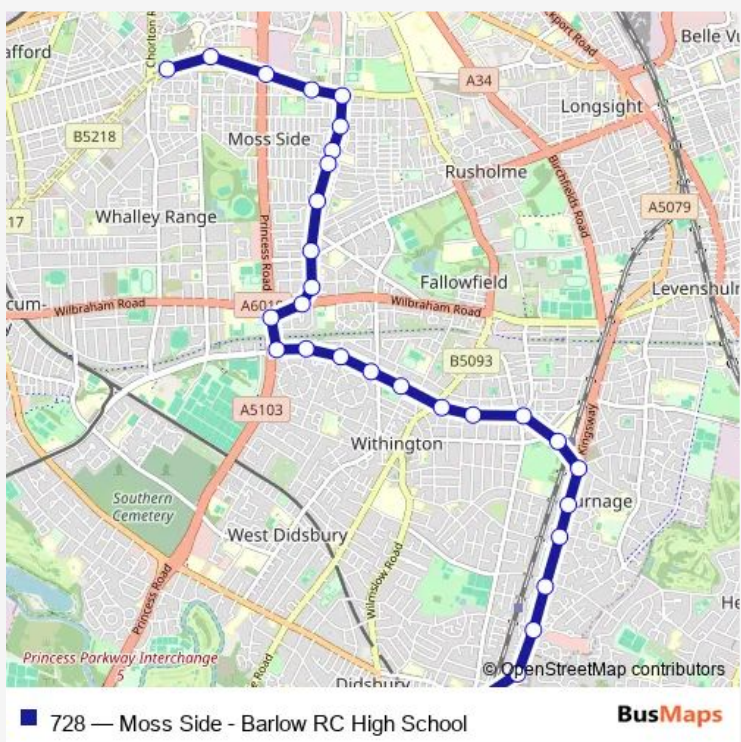

Bus 728 Barlow RC High School - Moss Side

[Go to website](#)

Direction
 Chorlton Road — Barlow High School

29 stops

[Open route schedule](#)

- Chorlton Road
- Chichester Road
- Princess Road
- Broadfield Road
- Moss Lane East
- Great Western Street
- Claremont Road
- Beveridge Street
- Parkside Road
- Platt Lane
- Wilbraham Road
- Lloyd Street South
- Wilbraham Road
- Princess Road
- Bosley Avenue
- Birchington Road
- Yew Tree Road
- Old Moat Park
- Wilmslow Road
- Alan Road
- Ladybarn Village

Route schedule
 Chorlton Road — Barlow High School

Monday	07:18
Tuesday	07:18
Wednesday	07:18
Thursday	07:18
Friday	07:18
Saturday	—
Sunday	—

Route info

Direction: Chorlton Road

Stops: 29

Trip Duration: 0 hour 32 min

Primary School

Mauldeth Road

Briarfield Road

Green End Road

Barcicroft Road

Fog Lane

Homestead Crescent

Barlow High School

Yew Tree Road

Birchington Road

Bosley Avenue

Wilbraham Road

Platt Lane

Garswood Road

Alexandra Park

Alison Street