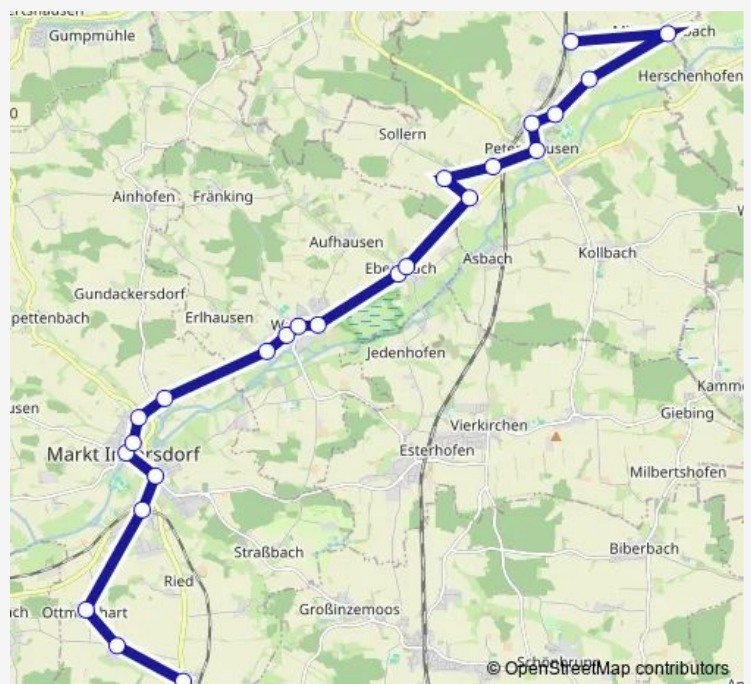

Saturday —

Sunday —

Route info

Direction: Petershausen (S) Ost

Stops: 9

Trip Duration: 0 hour 18 min

Direction

Sigmertshausen — Markt Indersdorf, Schule

8 stops

[Open route schedule](#)

Sigmertshausen

Niederroth, Am Bahnhof

Niederroth, Schulmeisterberg

Ried (b.M.Indersdorf), Nord

Markt I.,Abzw Gewerbe

Markt Indersdorf, Karpfhofen

Markt Indersdorf, Marktplatz

Markt Indersdorf, Schule

Route schedule

Sigmertshausen — Markt Indersdorf, Schule

Monday 12:38

Tuesday 12:38

Wednesday 12:38

Thursday 12:38

Friday 12:38

Saturday —

Sunday —

Route info

Direction: Sigmertshausen

Stops: 8

Trip Duration: 0 hour 10 min

Direction