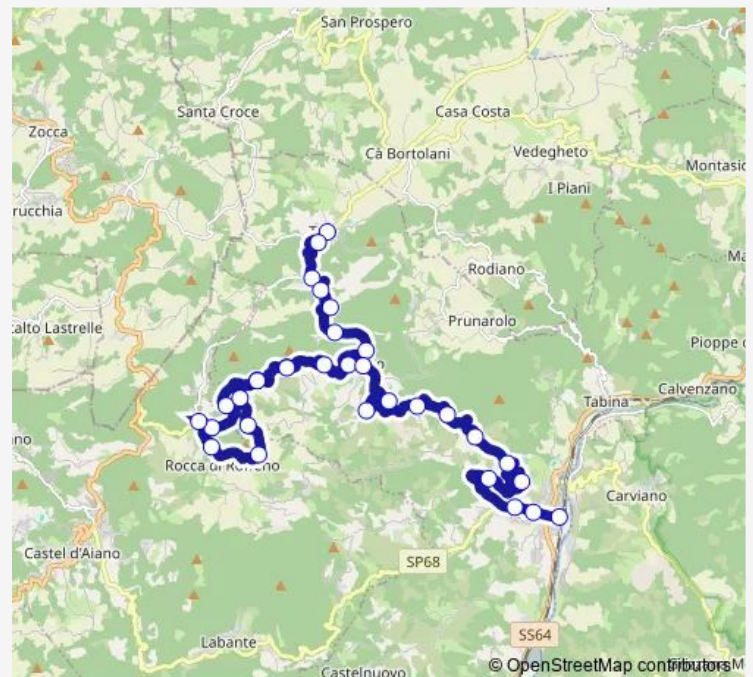

Friday 07:45-14:15

Saturday 07:45-14:15

Sunday —

Route info

Direction: Vergato Terminal

Stops: 21

Trip Duration: 0 hour 30 min

728 — Vergato - Tole`

Direction

Tole` — Vergato Terminal

32 stops

[Open route schedule](#)

Tole`

Borgo DI Sopra

Tole` Crocetta

Praticcioli

Tuesday 06:40-12:50

Wednesday 06:40-12:50

Thursday 06:40-12:50

Friday 06:40-12:50

Saturday 06:40-12:50

Sunday —

Route info

Direction: Tole`

Stops: 32

Trip Duration: 0 hour 40 min

IL Muro

Spezzola

Casa Marmocchi

Casa Lupo

Vergato Minghetti

Vergato DI Vittorio