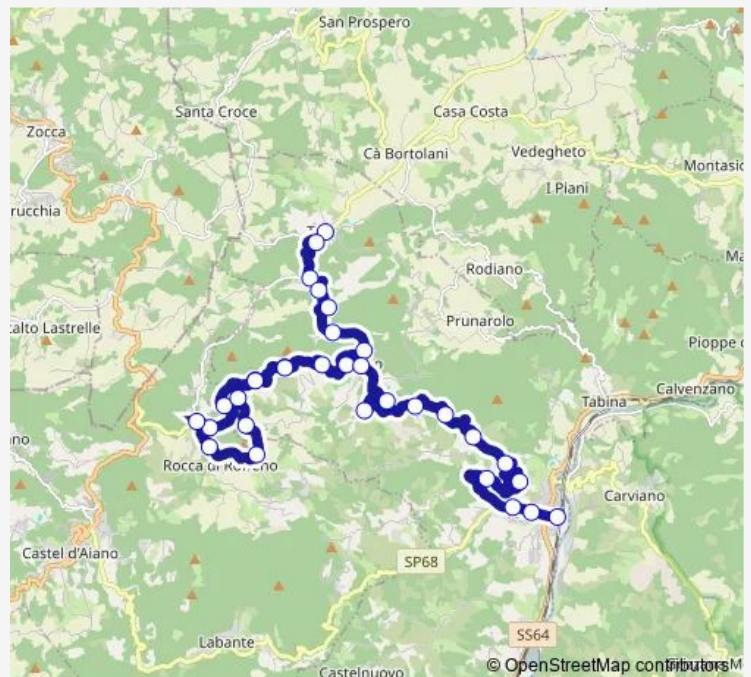

Route schedule

Vergato Terminal — Tole`

Monday	07:45-14:15
Tuesday	07:45-14:15
Wednesday	07:45-14:15
Thursday	07:45-14:15
Friday	07:45-14:15
Saturday	07:45-14:15
Sunday	—

Route info

Direction: Vergato Terminal

Stops: 21

Trip Duration: 0 hour 30 min

728 — Vergato - Tole`

Direction

Tole` — Vergato Terminal

32 stops

[Open route schedule](#)

Tole`

Route schedule

Tole` — Vergato Terminal

Monday 06:40-12:50

Tuesday 06:40-12:50

Wednesday 06:40-12:50

Thursday 06:40-12:50

Friday 06:40-12:50

Saturday 06:40-12:50

Sunday —

Route info

Direction: Tole`

Stops: 32

Trip Duration: 0 hour 40 min

IL Muro

Spezzola

Casa Marmocchi