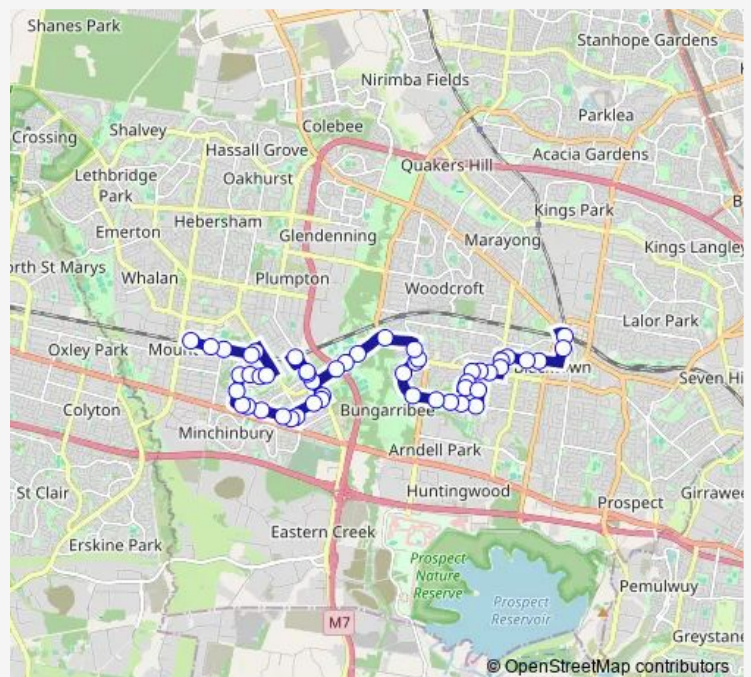

Steeltrap Dr Before Theorem St

Steeltrap Dr Before John Campbell Pde

Steeltrap Dr Opp Charles Smith Av

Garmarada Av After Steeltrap Dr

Route schedule

Blacktown Station, Stand E — Mount Druitt Station, Stand A

Monday 07:54-14:36

Tuesday 07:54-14:36

Wednesday 07:54-14:36

Thursday 07:54-14:36

Friday 07:54-14:36

Saturday —

Sunday —

Route info

Direction: Blacktown Station, Stand E

Stops: 49

Trip Duration: 0 hour 55 min

728 — Blacktown to Mount Druitt

Garmarada Av After Wirragga St

Eastern Rd Before Knox Rd

Eastern Rd Opp Blacktown AFL And Cricket Centre

Eastern Rd Opp Blacktown International Sports Park

Eastern Rd After M7 Mwy (Hail And Ride)

Rooty Hill Rd Opp Evans Rd

Eastern Creek Public School Rooty Hill Rd

Evans Rd After Rooty Hill Rd

St Agnes Catholic High School, Evans Rd