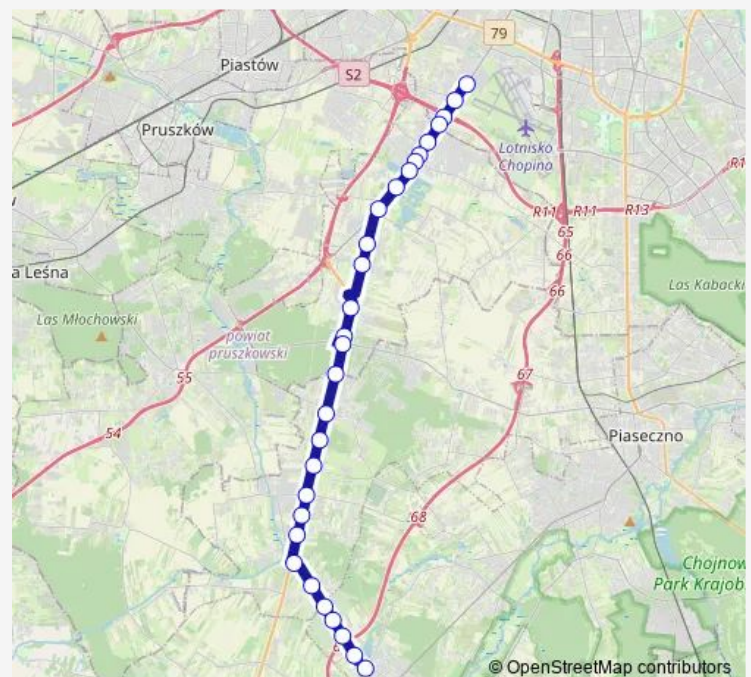

### Route schedule

P+R Al. Krakowska — Złotokłós

Monday 03:50-22:30

Tuesday 03:50-22:30

Wednesday 03:50-22:30

Thursday 03:50-22:30

Friday 03:50-22:30

Saturday 04:55-20:55

### Route info

Direction: P+R Al. Krakowska

Stops: 29

Trip Duration: 0 hour 38 min

728 — Złotokłós – P+R Al. Krakowska

BusMaps

Mroków Leszczynka

Mroków

## Route info

Direction: Złotokłos

Stops: 29

Trip Duration: 0 hour 40 min

Na Skraju

Stoicka

Szyszkowa

P+R Al. Krakowska

## Route info

Direction: Złotokłos

Stops: 29

Trip Duration: 0 hour 38 min

Na Skraju

Stoicka

Szyszkowa

P+R Al. Krakowska