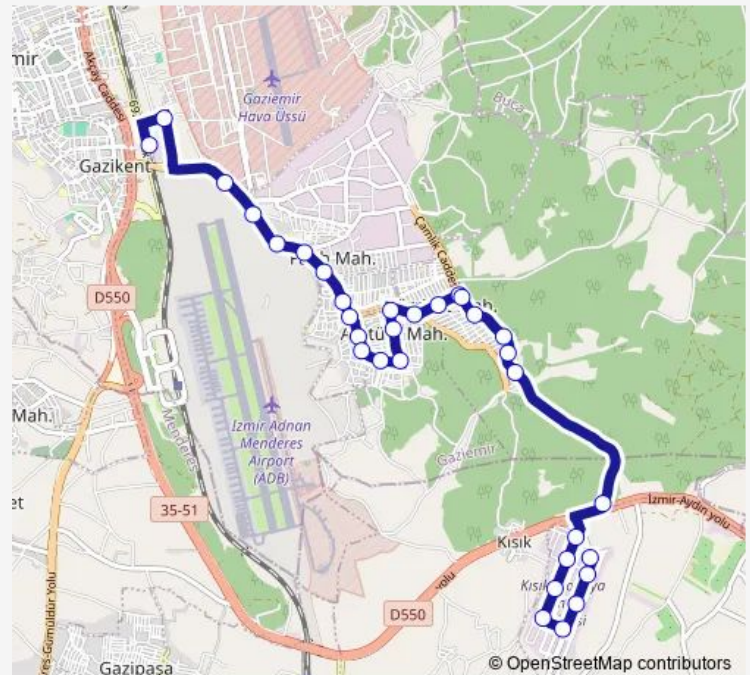

Thursday 06:57-20:10

Friday 06:57-20:10

Saturday 06:57-20:10

Sunday —

Route info

Direction: Kısık Köy

Stops: 31

Trip Duration: 0 hour 39 min

Saturday 06:20-19:35

Sunday —

Route info

Direction: Sarıç Aktarma Merkezi

Stops: 32

Trip Duration: 0 hour 39 min

Dođa

Çam