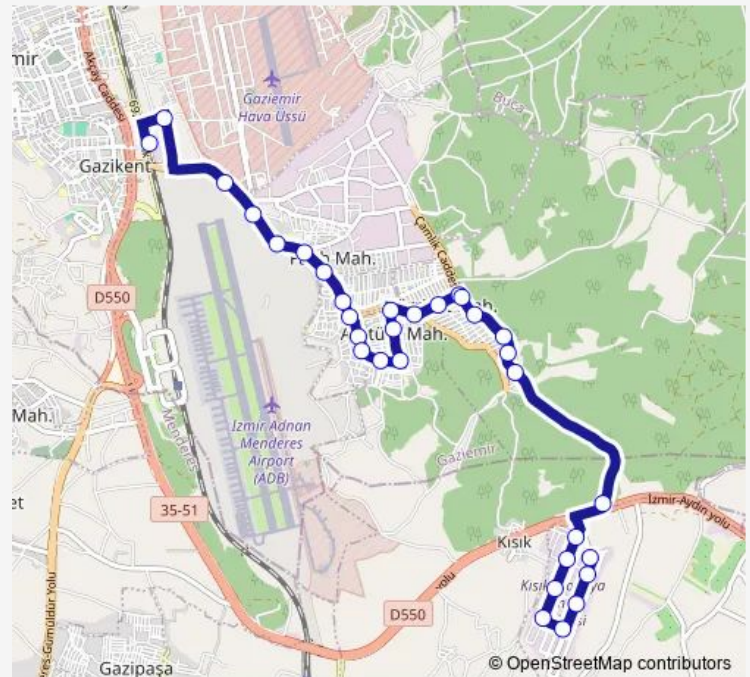

Bus 728 Kısık Sanayi - Sarnıç Aktarma Merkezi

[Go to website](#)

Direction

Kısık Köy — Sarnıç Aktarma Merkezi

31 stops

[Open route schedule](#)

Kısık Köy

Köşe

Kip

Birsan

Demirci

Çam

Doğa

Ptt

Sarnıç Yol Ayrımı

Sarnıç Gölet

Sarnıç Yeşil

Çamlar

Hürriyet

İstiklal

Sarnıç Eski Son durak

Muhtarlık

Çarşı

Bisikletçi

Sarnıç Trafo

Sarnıç Sağlık Ocağı

Sardunya

Route schedule

Kısık Köy — Sarnıç Aktarma Merkezi

Monday 06:57-20:10

Tuesday 06:57-20:10

Wednesday 06:57-20:10

Thursday 06:57-20:10

Friday 06:57-20:10

Saturday 06:57-20:10

Sunday —

Route info

Direction: Kısık Köy

Stops: 31

Trip Duration: 0 hour 39 min

728 — Kısık Sanayi - Sarnıç Aktarma Merkezi

BusMaps