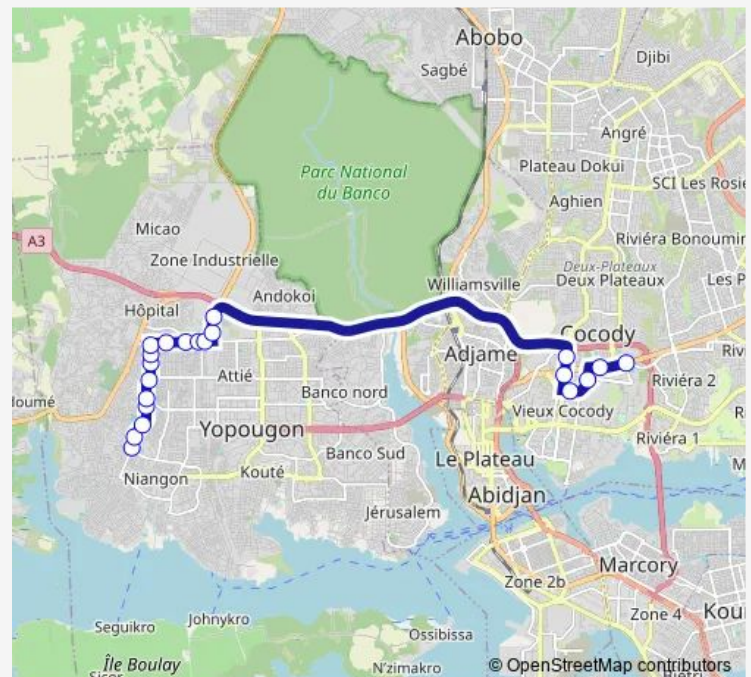

### Route schedule

Station Shell Niangon Nord — École de Police

Monday 06:00

Tuesday 06:00

Wednesday 06:00

Thursday 06:00

Friday 06:00

Saturday 06:00

### Route info

Direction: Station Shell Niangon Nord

Stops: 21

Trip Duration: 1 hour 0 min

728 — Ecole de police ↔ Yopougon Lubafrique