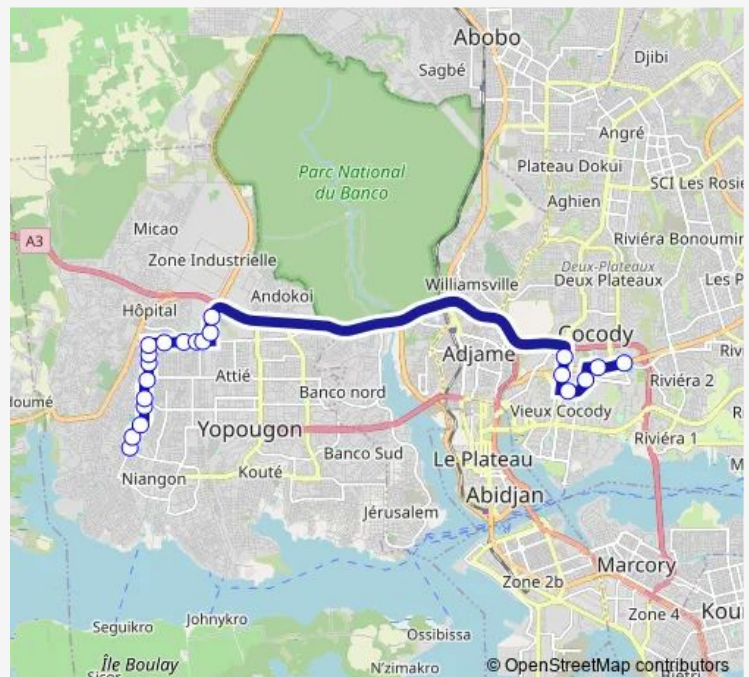

Ecobank Cité des Arts

École de Gendarmerie

École de Police

Route schedule

Station Shell Niangon Nord — École de Police

Monday 06:00

Tuesday 06:00

Wednesday 06:00

Thursday 06:00

Friday 06:00

Saturday 06:00

Sunday 06:00

Route info

Direction: Station Shell Niangon Nord

Stops: 21

Trip Duration: 1 hour 0 min

728 — Ecole de police ↔ Yopougon Lubafrique

Direction

Ecole de Police — Station Shell Niangon Nord

18 stops

[Open route schedule](#)

Ecole de Police

Ecole de Gendarmerie

Carrefour la Vie

Pont Lycée Technique

Cité Bae

Station Shell Carrefour Zone

Station Shell Port-Bouët 2

Eglise Protestante Cema Pb2

Station Total Ananeraie

Shell Carrefour Oasis

Groupe Médical Promethee