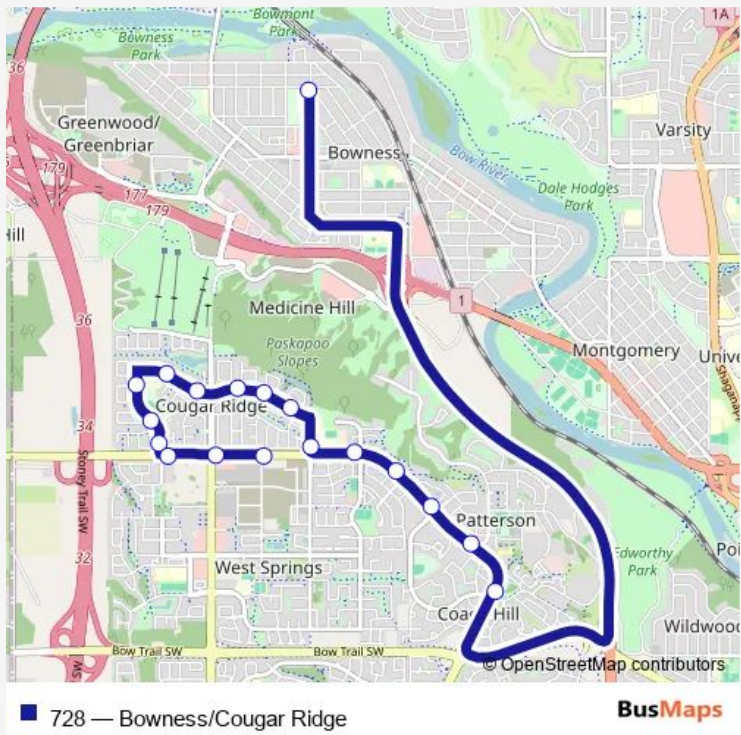

# Bus 728 Bowness/Cougar Ridge

[Go to website](#)

**Direction**  
 NB 77 ST SW @ Old Banff Coach Rd — SB 77 ST NW @ 46 AV Nw

19 stops

[Open route schedule](#)

- NB 77 ST SW @ Old Banff Coach Rd
- WB Cougar Ridge DR @ Cougar Ridge CI Sw
- WB Cougar Ridge DR @ Cougar Ridge CR Sw
- WB Cougar Ridge DR @ Cougar Plateau CI Sw
- WB Cougar Ridge DR @ Cougarstone CR Sw
- WB Cougar Ridge DR @ Cougarstone TC Sw
- SB Cougar Ridge DR @ Cougarstone GA Sw
- SB Cougar Ridge DR @ Cougarstone CO Sw
- SB Cougar Ridge DR @ Cougarstone PL Sw
- EB Old Banff Coach RD @ 89 ST Sw
- EB Old Banff Coach RD @ 85 ST Sw
- EB Old Banff Coach RD @ 81 ST Sw
- EB Old Banff Coach RD @ 77 ST Sw
- EB Old Banff Coach RD @ 73 St Sw
- EB Old Banff Coach RD @ West Springs GA Sw
- SB Old Banff Coach RD @ Coach Hill RD Sw
- EB Old Banff Coach RD @ Coachway RD Sw
- EB Old Banff Coach RD @ Patterson BV Sw
- SB 77 ST NW @ 46 AV Nw

Route schedule

NB 77 ST SW @ Old Banff Coach Rd — SB 77 ST NW @ 46 AV Nw

Monday	08:12
Tuesday	08:12
Wednesday	08:12
Thursday	08:12
Friday	08:12
Saturday	—
Sunday	—

**Route info**

Direction: NB 77 ST SW @ Old Banff Coach Rd

Stops: 19

Trip Duration: 0 hour 38 min

**Direction**

SB 77 ST NW @ 46 AV Nw — EB Old Banff Coach RD @ 81 ST Sw

18 stops

[Open route schedule](#)

SB 77 ST NW @ 46 AV Nw

NB Old Banff Coach RD @ Coach Hill RD Sw

Monday 15:40

Tuesday 15:40

Wednesday 15:40

Thursday 15:40

Friday 14:05

Saturday —

Sunday —

**Route info**