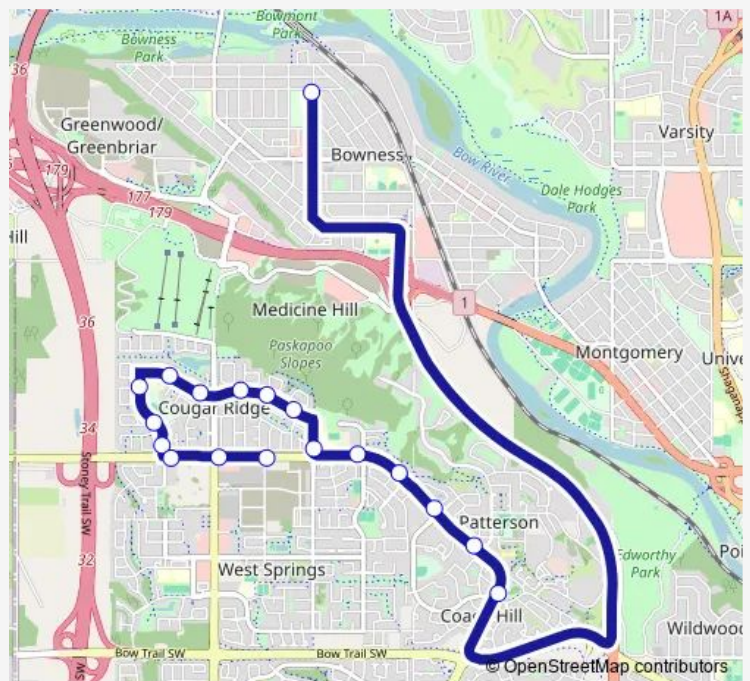

EB Old Banff Coach RD @ 89 ST Sw

EB Old Banff Coach RD @ 85 ST Sw

EB Old Banff Coach RD @ 81 ST SW

EB Old Banff Coach RD @ 77 ST Sw

EB Old Banff Coach RD @ 73 St Sw

EB Old Banff Coach RD @ West Springs GA Sw

SB Old Banff Coach RD @ Coach Hill RD Sw

EB Old Banff Coach RD @ Coachway RD Sw

EB Old Banff Coach RD @ Patterson BV Sw

SB 77 ST NW @ 46 AV Nw

### Route schedule

NB 77 ST SW @ Old Banff Coach RD — SB 77 ST NW @ 46 AV Nw

Monday 08:12

Tuesday 08:12

Wednesday 08:12

Thursday 08:12

Friday 08:12

Saturday —

### Route info

Direction: NB 77 ST SW @ Old Banff Coach RD

Stops: 19

Trip Duration: 0 hour 38 min

■ 728 — Bowness/Cougar Ridge