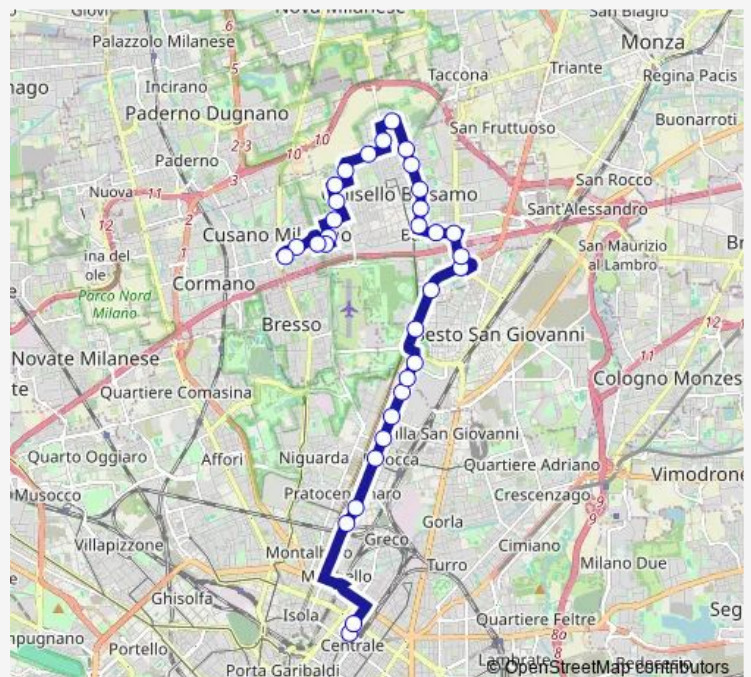

### Route schedule

cusano (v.le unione) — v.le sarca via bignami

Monday	05:40-00:50 <sup>+1</sup>
Tuesday	05:40-00:50 <sup>+1</sup>
Wednesday	05:40-00:50 <sup>+1</sup>
Thursday	05:40-00:50 <sup>+1</sup>
Friday	05:40-00:50 <sup>+1</sup>
Saturday	05:40-00:50 <sup>+1</sup>
Sunday	05:45-00:50 <sup>+1</sup>

### Route info

Direction: cusano (v.le unione)

Stops: 25

Trip Duration: 0 hour 32 min

728 — cusano m. (unione) - bignami m5

v.le f.testi via ferri (cinisello b.)

parco nord (ist. tecnico)(cinisello b.)

bignami m5