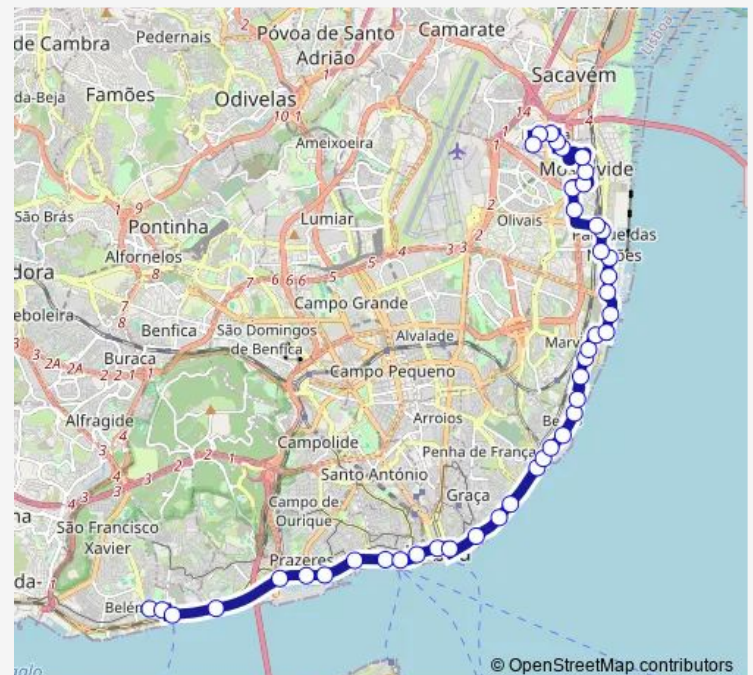

Thursday 04:36-05:50

Friday 04:36-05:50

Saturday —

Sunday —

Route info

Direction: Mosteiro Jerónimos

Stops: 44

Trip Duration: 0 hour 49 min