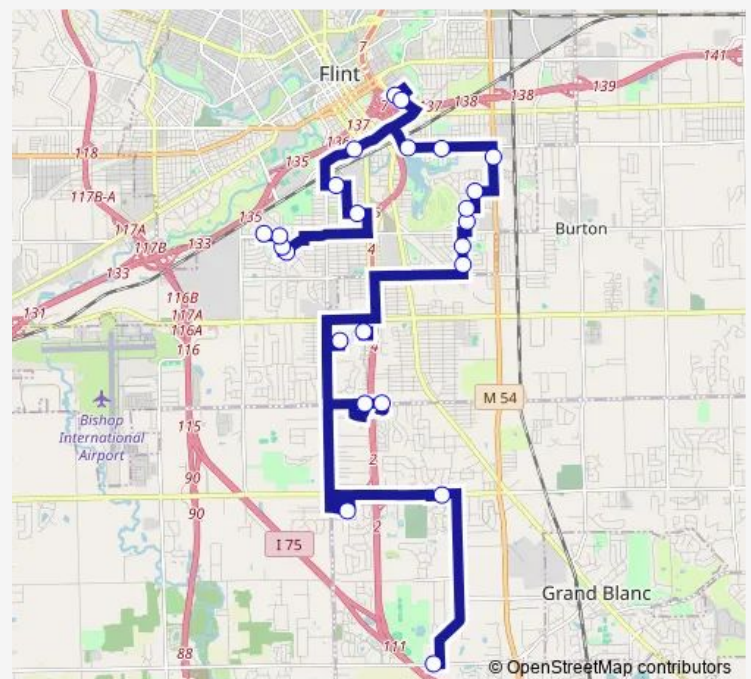

Crestbrook Ln & Berrywood Ln

### Route schedule

Woodland Park Academy — Greenbrook & Timberlane

Monday 15:25

Tuesday 15:25

Wednesday 15:25

Thursday 15:25

Friday 15:25

Saturday —

### Route info

Direction: Woodland Park Academy

Stops: 24

Trip Duration: 1 hour 41 min

728

BusMaps

Hammerberg at Park West Apts

Atherton & Briarwood

Greenbrook & Timberlane

**Direction**

Cherokee Ave &amp; Mohawk Ave — Woodland Park Academy

24 stops

[Open route schedule](#)

Cherokee Ave &amp; Mohawk Ave

Dearborn Ave &amp; Eldon Baker Dr

Dearborn Ave &amp; Algonquin Ave