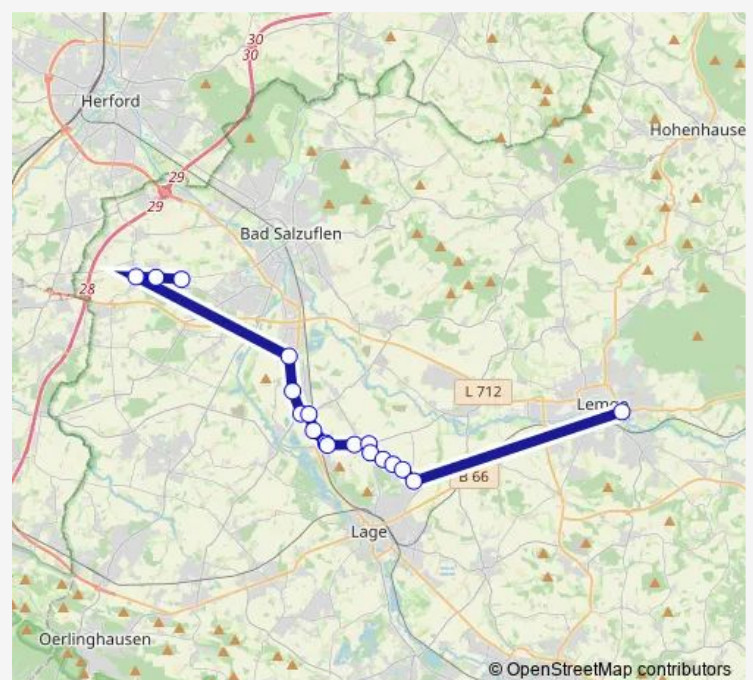

Route schedule

Lemgo, A-Hermann-Franke-Sch — B.S-Lockhausen, Auf dem Sepp

Monday 12:35

Tuesday 12:35

Wednesday 12:35

Thursday 12:35

Friday 12:35

Saturday —

Sunday —

Route info

Direction: Lemgo, A-Hermann-Franke-Sch

Stops: 20

Trip Duration: 0 hour 37 min

Direction

B.S-Lockhausen, Kriegerheide — Lemgo, A-Hermann-Franke-Sch

18 stops

[Open route schedule](#)

B.S-Lockhausen, Kriegerheide

B.S-Lockhausen, Sperlingsweg

B.S.-Lockhausen, Dorfplatz

B.S-Holzhausen, Rote Erde

B.S-Holzhausen, Torfkuhle

B.S-Sylbach, Weege

Lage-Waddenhsn, Nordheid.W.

Thursday 07:08

Friday 07:08

Saturday —

Sunday —

Route info

Direction: B.S-Lockhausen, Kriegerheide

Stops: 18

Trip Duration: 0 hour 47 min