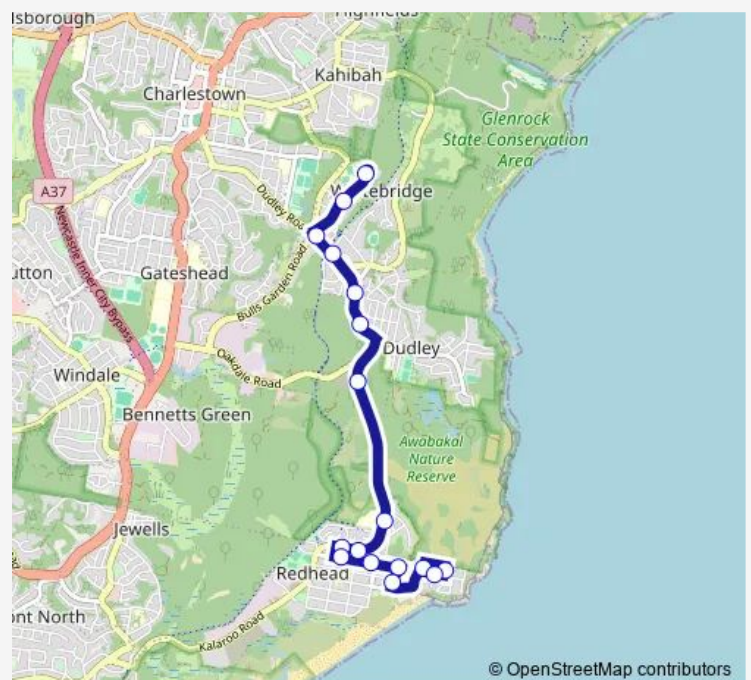

Route schedule

Whitebridge High School, Lonus Av — Cowlishaw St At Bennett St

Monday 15:41

Tuesday 15:41

Wednesday 15:41

Thursday 15:41

Friday 15:41

Saturday —

Sunday —

Route info

Direction: Whitebridge High School, Lonus Av

Stops: 17

Trip Duration: 0 hour 14 min

© OpenStreetMap contributors

Direction

Hanly St At Murrays Lane — Whitebridge High School, Lonus Av

17 stops

[Open route schedule](#)

Hanly St At Murrays Lane

Jesmond St After Collier St

Cowlshaw St At Bennett St

Allard St At Beach Rd

Cowlshaw St At Allard St

Redhead Bowling Club, Cowlshaw St

Thursday 08:30

Friday 08:30

Saturday —

Sunday —

Route info

Direction: Hanly St At Murrays Lane

Stops: 17

Trip Duration: 0 hour 15 min