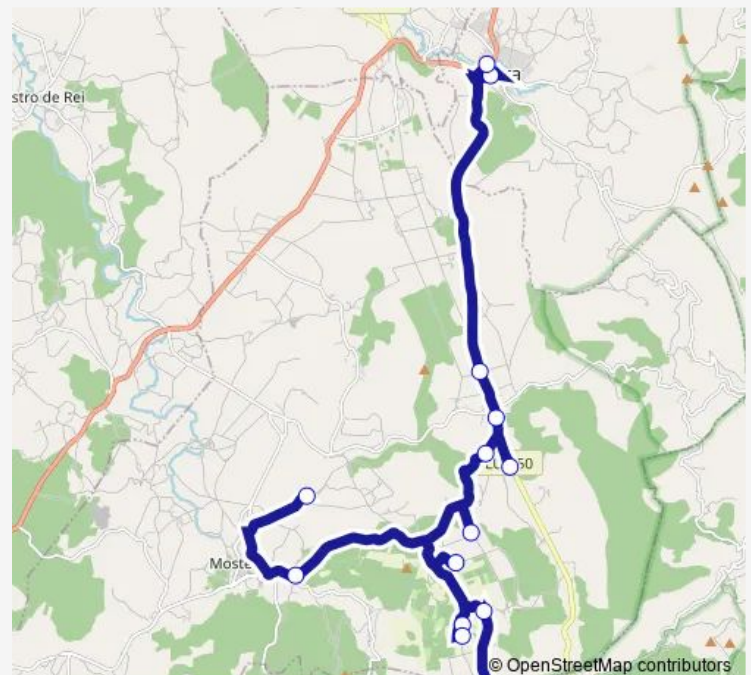

Friday 08:39

Saturday —

Sunday —

Route info

Direction: A Lagoa

Stops: 14

Trip Duration: 0 hour 41 min

■ XG638010 — IES Pedregal de Irimia-A Lagoa

BusMaps

Direction

IES Pedregal DE Irimia — A Lagoa

14 stops

[Open route schedule](#)

IES Pedregal DE Irimia

Meira

Barreiros

Thursday 15:50

Friday 15:50

Saturday —

Sunday —

Route info

Direction: IES Pedregal DE Irimia

Stops: 14

Trip Duration: 0 hour 41 min