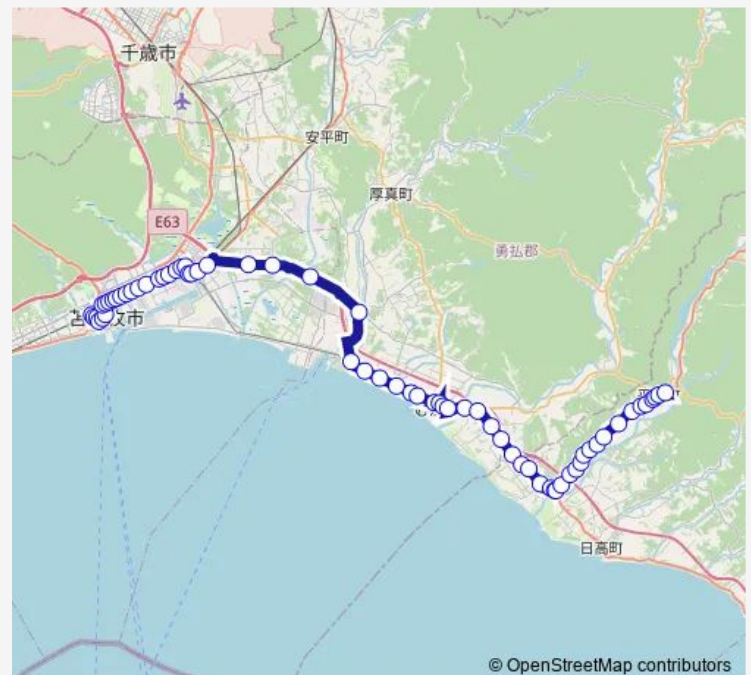

### Route schedule

苫小牧駅前 — 平取

Monday 11:25

Tuesday 11:25

Wednesday 11:25

Thursday 11:25

Friday 11:25

Saturday 11:25

### Route info

Direction: 苫小牧駅前

Stops: 67

Trip Duration: 1 hour 45 min

© OpenStreetMap contributors

日高・平取 ~ 苫小牧

BusMaps

沼ノ端北