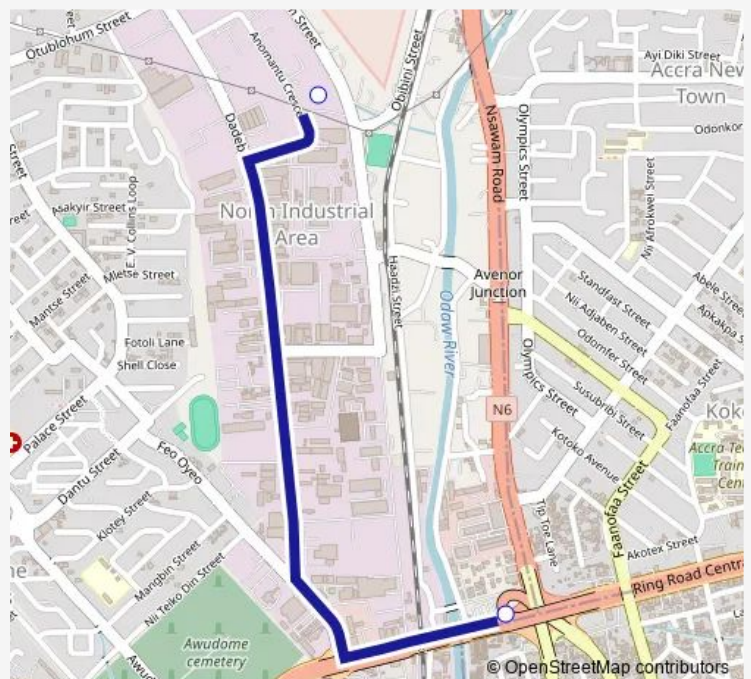

Bus 200a Circle Odorna Station to New Melcom

[Go to website](#)

Direction

Terminal Circle Odorna Station — Terminal New Melcom

2 stops

[Open route schedule](#)

Terminal Circle Odorna Station

Terminal New Melcom

Route schedule

Terminal Circle Odorna Station — Terminal New Melcom

Monday 09:35

Tuesday 09:35

Wednesday 09:35

Thursday 09:35

Friday 09:35

Saturday 09:35

Sunday 09:35

Route info

Direction: Terminal Circle Odorna Station

Stops: 2

Trip Duration: 0 hour 13 min

200a — Circle Odorna Station to New Melcom

200a Bus time schedules and route maps are available in an offline PDF at busmaps.com. Use the busmaps.com website to see live bus times, train schedule or subway schedule, and step-by-step directions for all public transit in Accra