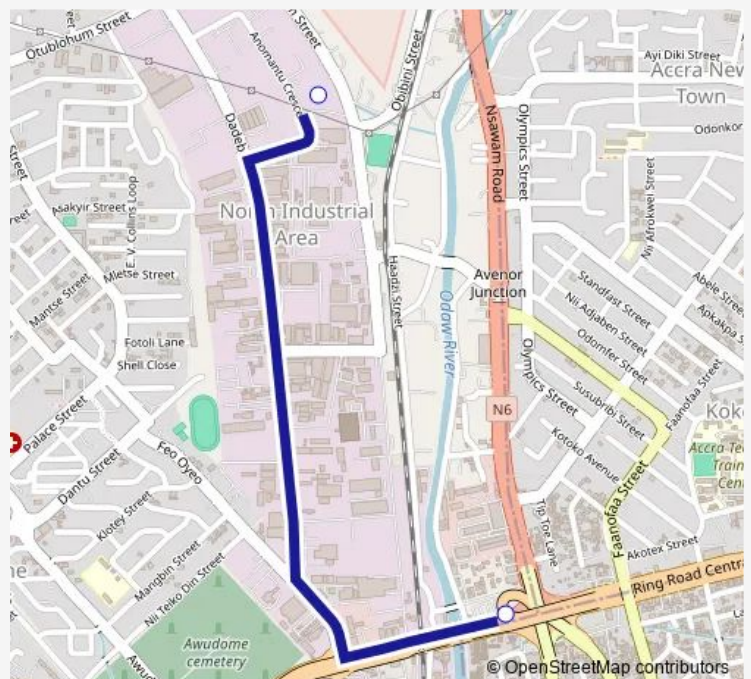

Bus 200A Circle Odorna Station to New Melcom

[Go to website](#)

Direction

Terminal Circle Odorna Station — Terminal New Melcom

2 stops

[Open route schedule](#)

Terminal Circle Odorna Station

Terminal New Melcom

Route schedule

Terminal Circle Odorna Station — Terminal New Melcom

Monday 09:35

Tuesday 09:35

Wednesday 09:35

Thursday 09:35

Friday 09:35

Saturday 09:35

Sunday 09:35

Route info

Direction: Terminal Circle Odorna Station

Stops: 2

Trip Duration: 0 hour 13 min

200A — Circle Odorna Station to New Melcom

200A Bus time schedules and route maps are available in an offline PDF at busmaps.com. Use the busmaps.com website to see live bus times, train schedule or subway schedule, and step-by-step directions for all public transit in Accra