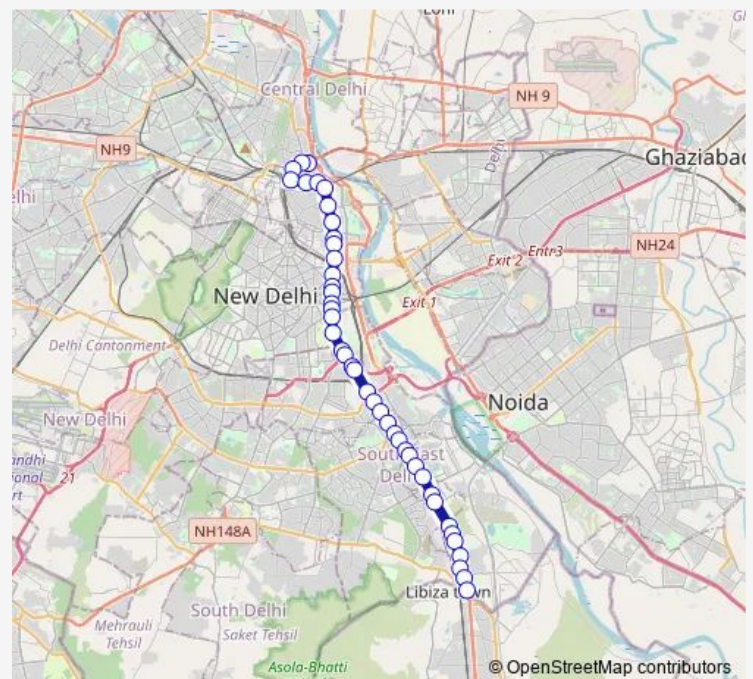

Bus 405up

[Go to website](#)

Direction

Kashmere Gate City Bus Terminal — Badarpur Border (T)

42 stops

[Open route schedule](#)

- Kashmere Gate City Bus Terminal
- Isbt Nityanand Marg
- Mori Gate Terminal
- Novelty Cinema
- Old Delhi Railway Station
- Kouria Bridge
- Red Fort
- Jama Masjid
- Darya Ganj Golcha Cinema
- Delhi Gate
- Shaheed Park (Bhagat Singh Terminal)
- Ito
- Supreme Court / Pragati Maidan Metro Station
- Pragati Maidan Gate 5
- Itpo Gate No. 3
- National Stadium
- Zoo
- Sunder Nagar
- Delhi Public School
- Police Station Nizamuddin (Dargah)
- Nizamuddin Extension

Route schedule

Kashmere Gate City Bus Terminal — Badarpur Border (T)

Monday	06:55-22:37
Tuesday	06:55-22:37
Wednesday	06:55-22:37
Thursday	06:55-22:37
Friday	06:55-22:37
Saturday	06:55-22:37
Sunday	06:55-22:37

Route info

Direction: Kashmere Gate City Bus Terminal

Stops: 42

Trip Duration: 1 hour 31 min

■ 405up

BusMaps

Bhogal (Jungpura)

Bhogal

Badarpur Village

Jaitpur Crossing

Badarpur Border (T)

Direction

Mori Gate Terminal — Badarpur Border (T)

41 stops

[Open route schedule](#)

Mori Gate Terminal