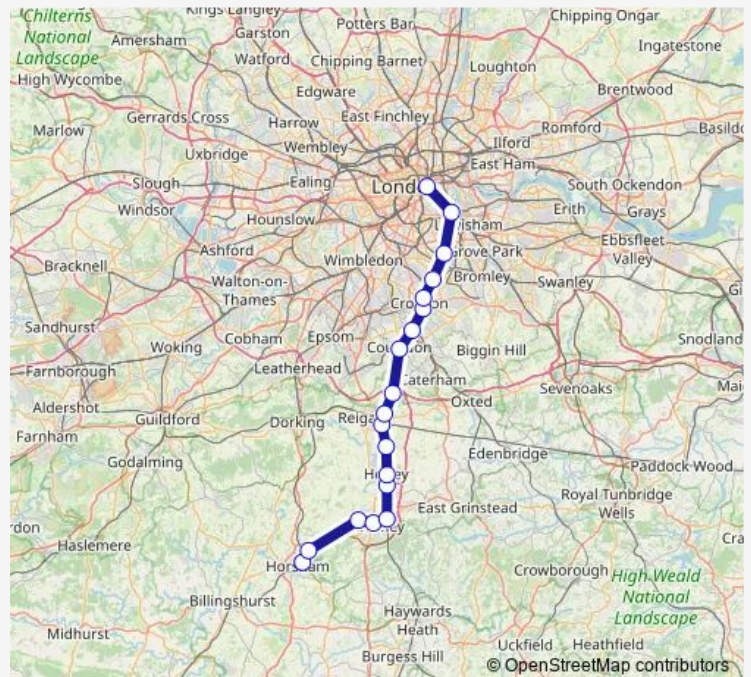

Rail TI:Hrh->Lbg TL train service from HRH to Lbg

[Go to website](#)

Direction

Horsham — London Bridge

19 stops

[Open route schedule](#)

Horsham

Littlehaven

Ifield

Crawley

Three Bridges

Gatwick Airport

Horley

Salfords (Surrey)

Earlswood (Surrey)

Redhill

London Bridge

Route schedule

Horsham — London Bridge

Monday

—

Tuesday

—

Wednesday

06:39-21:48

Route info

Direction: Horsham

Stops: 19

Trip Duration: 1 hour 12 min

■ TI:Hrh->Lbg — TL train service from HRH to Lbg

Tl:Hrh->Lbg Rail time schedules and route maps are available in an offline PDF at busmaps.com. Use the busmaps.com website to see live bus times, train schedule or subway schedule, and step-by-step directions for all public transit in London