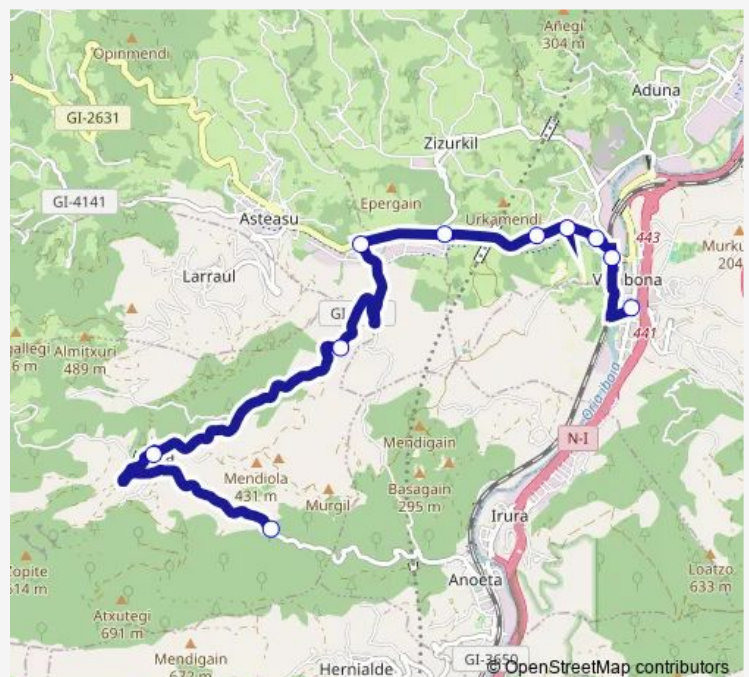

Ernio Bidea,28, Hirubieta

Akezko Auzoa 2

Zizurkilgo Bidegurutzea

Alkizako Bidegurutzea

Azaldegi Bailara

Alkizako Plaza

Arana Bailara

**Route schedule**

**Route info**

Direction: Kale Nagusia 72 - Kiroldegia

Stops: 10

Trip Duration: 0 hour 17 min

To27e — Villabona&gt;Alkiza

## Route info

Direction: Arana Bailara

Stops: 10

Trip Duration: 0 hour 21 min

To27e Bus time schedules and route maps are available in an offline PDF at [busmaps.com](https://busmaps.com). Use the [busmaps.com](https://busmaps.com) website to see live bus times, train schedule or subway schedule, and step-by-step directions for all public transit in Villabona