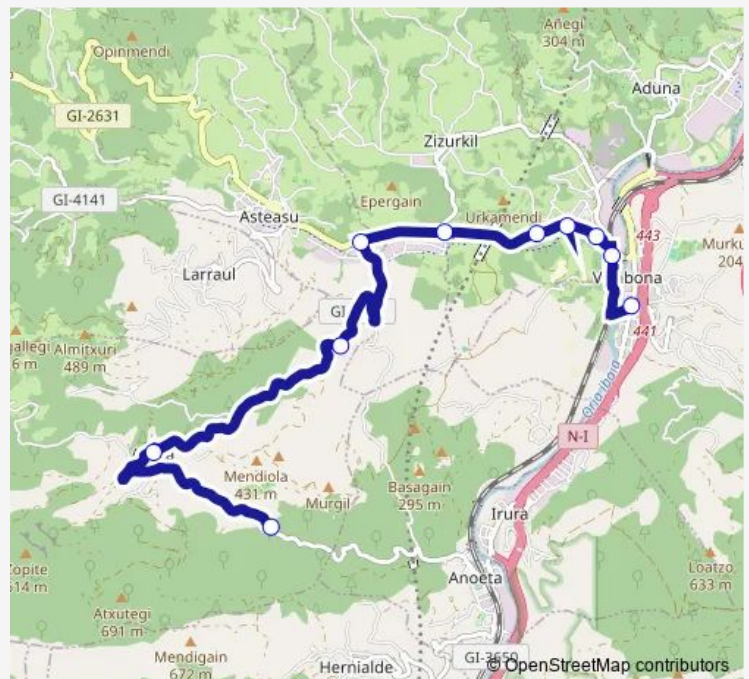

Route schedule

Kale Nagusia 72 - Kiroldegia — Arana Bailara

Monday	07:30-19:40
Tuesday	07:30-19:40
Wednesday	07:30-19:40
Thursday	07:30-19:40
Friday	07:30-19:40
Saturday	08:30-19:40
Sunday	08:30-19:40

Route info

Direction: Kale Nagusia 72 - Kiroldegia

Stops: 10

Trip Duration: 0 hour 17 min

To27e — Villabona>Alkiza

Direction

Arana Bailara — Kale Nagusia 72 - Kiroldegia

10 stops

[Open route schedule](#)

Friday 07:45-19:55

Saturday 08:45-19:55

Sunday 08:45-19:55

Route info

Direction: Arana Bailara

Stops: 10

Trip Duration: 0 hour 21 min

To27e Bus time schedules and route maps are available in an offline PDF at busmaps.com. Use the busmaps.com website to see live bus times, train schedule or subway schedule, and step-by-step directions for all public transit in Villabona