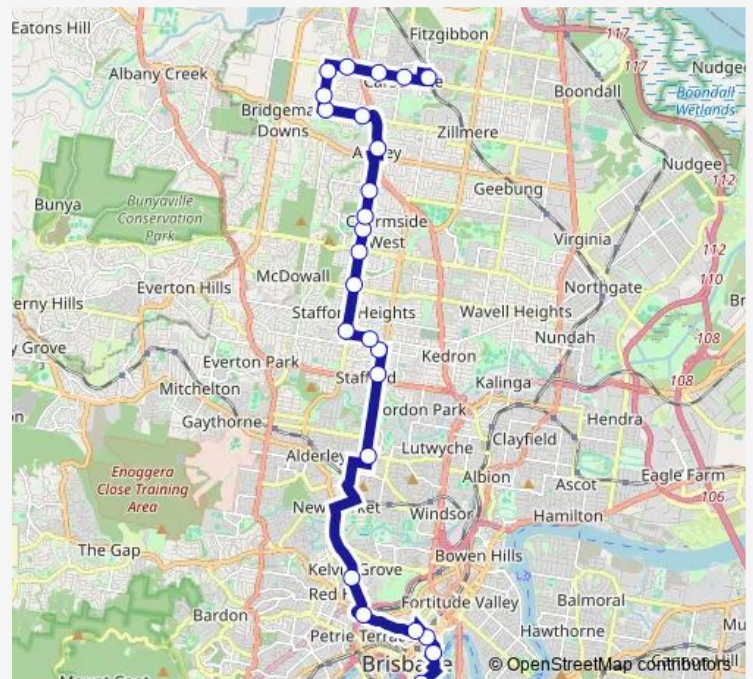

Ridley Rd near Centurion St

**Route schedule**

Margaret Street Stop 94 near George St — Carseldine station

Monday	16:18-18:05
Tuesday	16:18-18:05
Wednesday	16:18-18:05
Thursday	16:18-18:05
Friday	16:18-18:05
Saturday	—
Sunday	—

**Route info**

Direction: Margaret Street Stop 94 near George St

Stops: 25

Trip Duration: 1 hour 7 min

P344 — Carseldine - City Precincts Pre-Paid Express **BusMaps**

Beams Rd near Tintara St

Beams Rd at Bangalore Street

Beams Rd at Carseldine Campus

Carseldine station

## Route schedule

Carseldine station — George Street Stop 123 near Alice St

Monday 06:23-08:25

Tuesday 06:23-08:25

Wednesday 06:23-08:25

Thursday 06:23-08:25

Friday 06:23-08:25

Saturday —