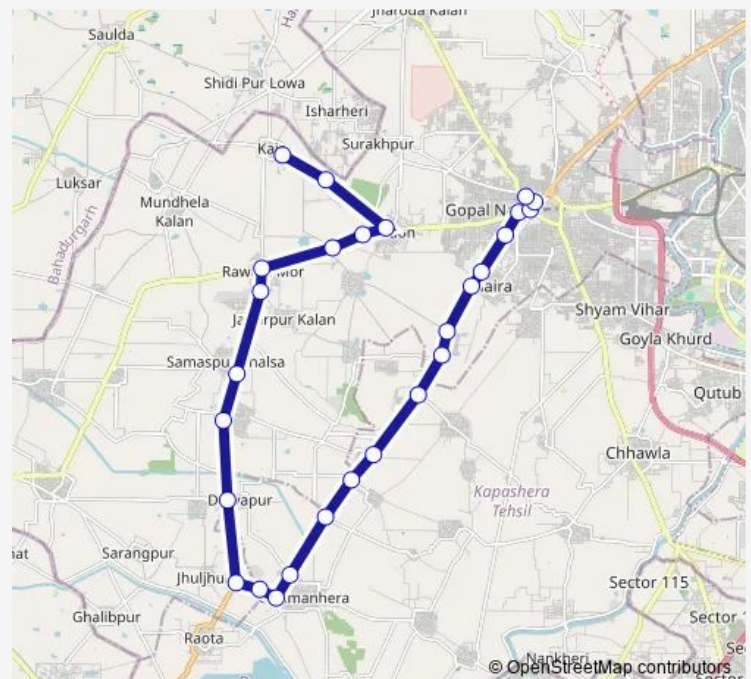

### Route schedule

Kair Village — Najafgarh Terminal

Monday 05:00-14:55

Tuesday 05:00-14:55

Wednesday 05:00-14:55

Thursday 05:00-14:55

Friday 05:00-14:55

Saturday 05:00-14:55

### Route info

Direction: Kair Village

Stops: 27

Trip Duration: 1 hour 41 min

817edown

khera Village

Krishna Nagar / Gopal Nagar

Khera More / Ghuman Hera Crossing