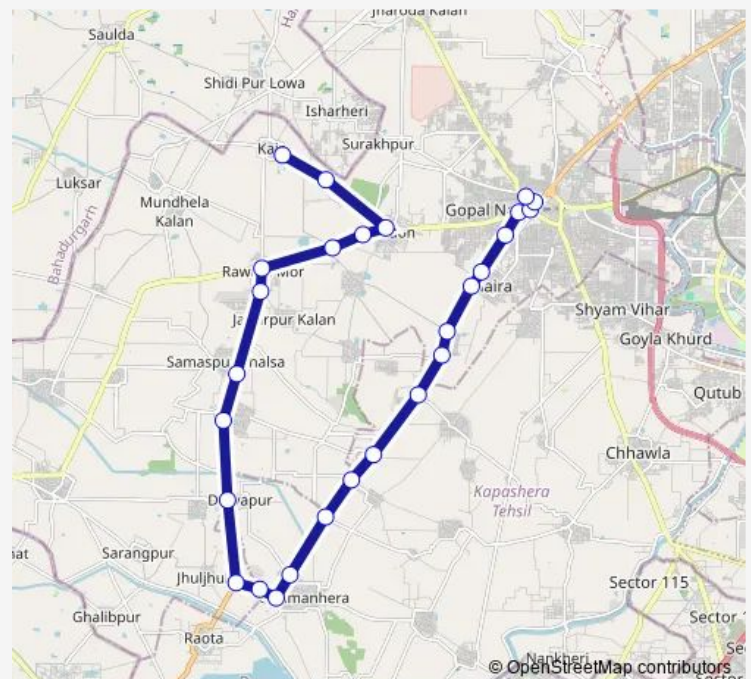

Mitraon Village (Dhansa Road)

Mitraon School

Surehra Crossing

Rawta Crossing (Ghuman Hera Road)

Jaffarpur Rtrm Hospital

Samaspur Khalsa

Ujwa Gaon

Dariyapur Village / Malikpur Crossing

Kharkhari Jatmal / Surhera Crossing

Kharkhari Nahar / Khera Dabur

Khera Village 2

Route schedule

Kair Village — Najafgarh Terminal

Monday	05:00-14:55
Tuesday	05:00-14:55
Wednesday	05:00-14:55
Thursday	05:00-14:55
Friday	05:00-14:55
Saturday	05:00-14:55
Sunday	05:00-14:55

Route info

Direction: Kair Village

Stops: 27

Trip Duration: 1 hour 41 min

817edown

BusMaps

khera Village

Krishna Nagar / Gopal Nagar