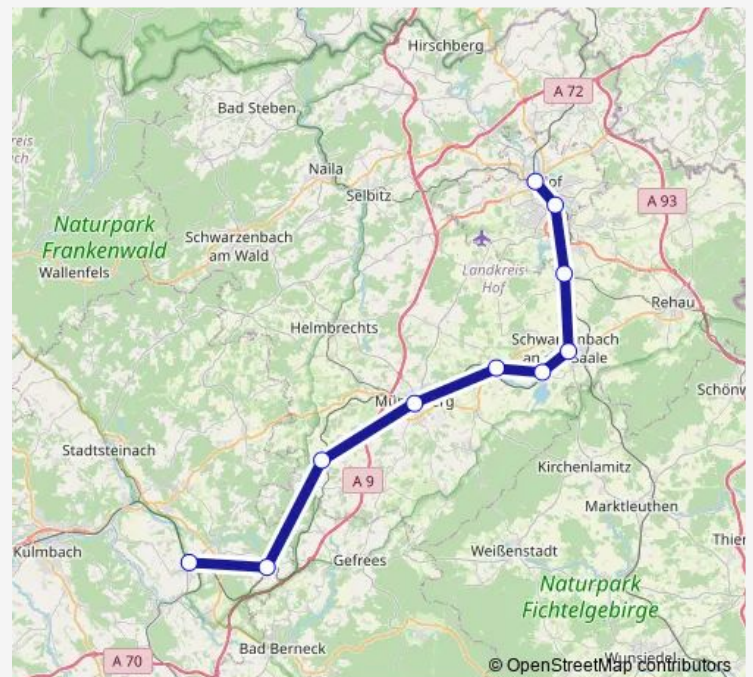

### Route schedule

Neuenmarkt-Wirsberg — Gutenfürst, Bahnhof

Monday 06:00

Tuesday 06:00

Wednesday 06:00

Thursday 06:00

Friday 06:00

Saturday —

### Route info

Direction: Neuenmarkt-Wirsberg

Stops: 11

Trip Duration: 1 hour 7 min

■ Rb99

**Direction**

Neuenmarkt-Wirsberg — Hof-Neuhof

10 stops