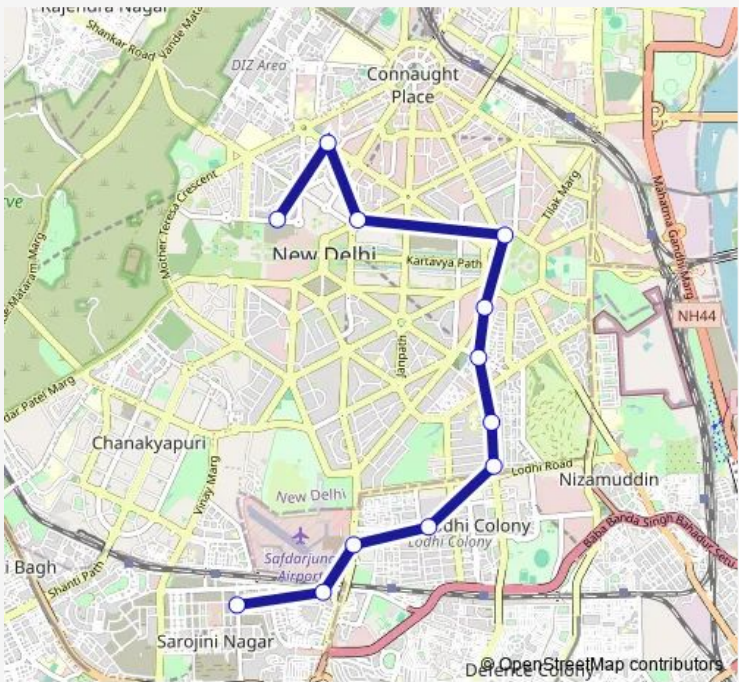

**Route schedule**  
 Kendriya Terminal (Church Road) — Sarojini Nagar Market

Monday	08:15-22:05
Tuesday	08:15-22:05
Wednesday	08:15-22:05
Thursday	08:15-22:05
Friday	08:15-22:05
Saturday	08:15-22:05
Sunday	08:15-22:05

**Route info**

Direction: Kendriya Terminal (Church Road)

Stops: 12

Trip Duration: 0 hour 39 min

47astlup Bus time schedules and route maps are available in an offline PDF at [busmaps.com](https://busmaps.com). Use the [busmaps.com](https://busmaps.com) website to see live bus times, train schedule or subway schedule, and step-by-step directions for all public transit in New Delhi