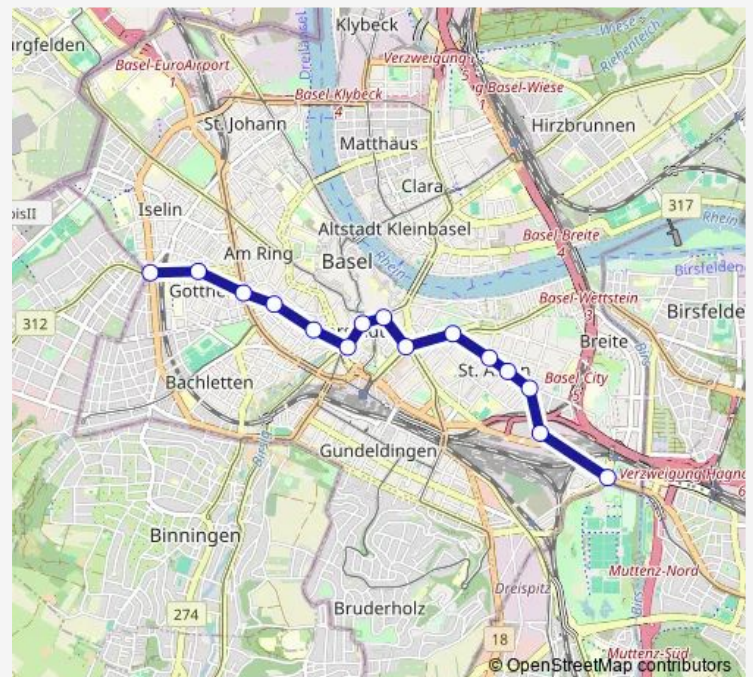

Basel, Brausebad

Basel, Allschwilerplatz

Basel, Morgartenring

### Route schedule

Basel, St. Jakob — Basel, Morgartenring

Monday	—
Tuesday	—
Wednesday	—
Thursday	—
Friday	—
Saturday	20:01
Sunday	—

### Route info

Direction: Basel, St. Jakob

Stops: 15

Trip Duration: 0 hour 20 min

## Route info

Direction: Basel, St. Jakob

Stops: 15

Trip Duration: 0 hour 19 min