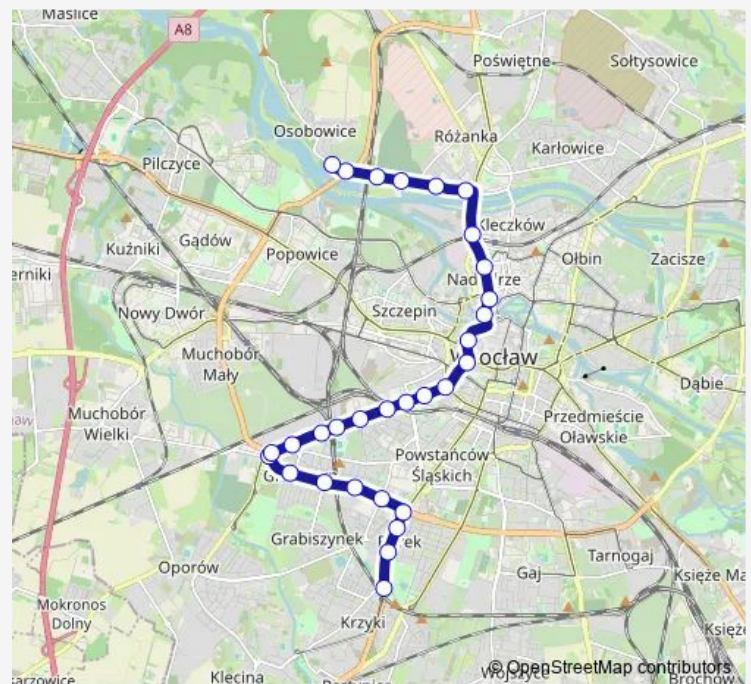

Tram 14

[Go to website](#)

Direction

Osobowice — Krzyki

30 stops

[Open route schedule](#)

Osobowice

most Milenijny

Osobowicka (Cmentarz)

Osobowicka (Cmentarz li)

Serbska (C.K. Agora)

most Osobowicki

Kleczkowska

PL. Staszica

Pomorska

Mosty Pomorskie

Rynek

Narodowe Forum Muzyki

pl. Legionów

Kolejowa

Grabiszyńska

Pereca

Stalowa

pl. Srebrny

Bzowa (Centrum Historii Zajezdnia)

Hutmen

Fat

Route schedule

Osobowice — Krzyki

Monday 05:02-21:16

Tuesday 05:02-21:16

Wednesday 05:02-21:16

Thursday 05:02-21:16

Friday 05:02-21:16

Saturday 05:15-21:16

Sunday 05:15-21:16

Route info

Direction: Osobowice

Stops: 30

Trip Duration: 0 hour 44 min

14

BusMaps