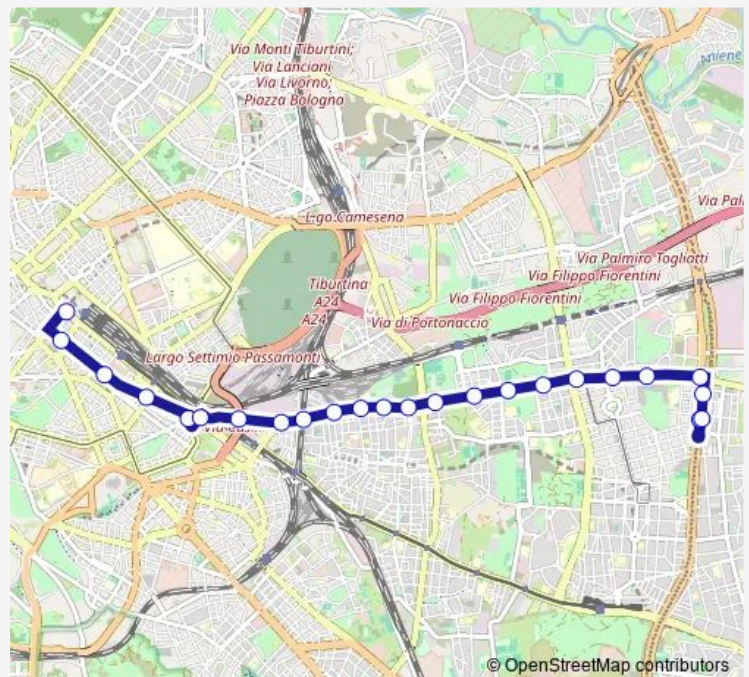

Prenestina/Cocconi

Prenestina/Valente

Prenestina/Larici

Route schedule

TERMINI (MA-MB-FS) — Togliatti

Monday	—
Tuesday	—
Wednesday	07:29-00:33 ⁺¹
Thursday	—
Friday	—
Saturday	—
Sunday	—

Route info

Direction: TERMINI (MA-MB-FS)

Stops: 24

Trip Duration: 0 hour 36 min

Togliatti/Abelie

Togliatti

Togliatti

Direction

Togliatti — P.Za DI Porta Maggiore

18 stops

[Open route schedule](#)

Togliatti

Togliatti/Abelie

Prenestina/Larici

Prenestina/Valente

Prenestina/Cocconi

Prenestina/TOR DE' Schiavi

Prenestina/Olevano Romano

—

Sunday

—

Route info

Direction: Togliatti

Stops: 18

Trip Duration: 0 hour 26 min

Direction