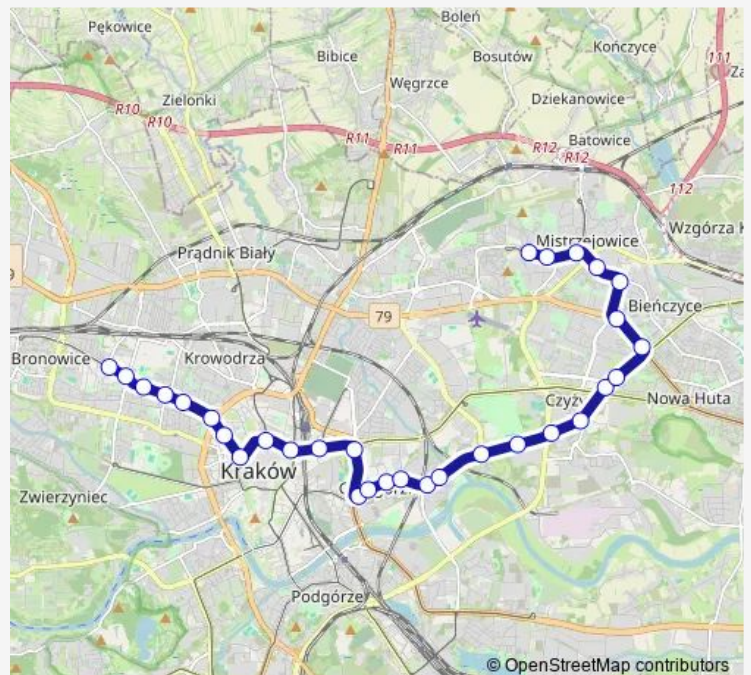

Route info

Direction:

Stops: 0

Trip Duration: — min

Direction

Elektromontaż — Bronowice

27 stops

[Open route schedule](#)