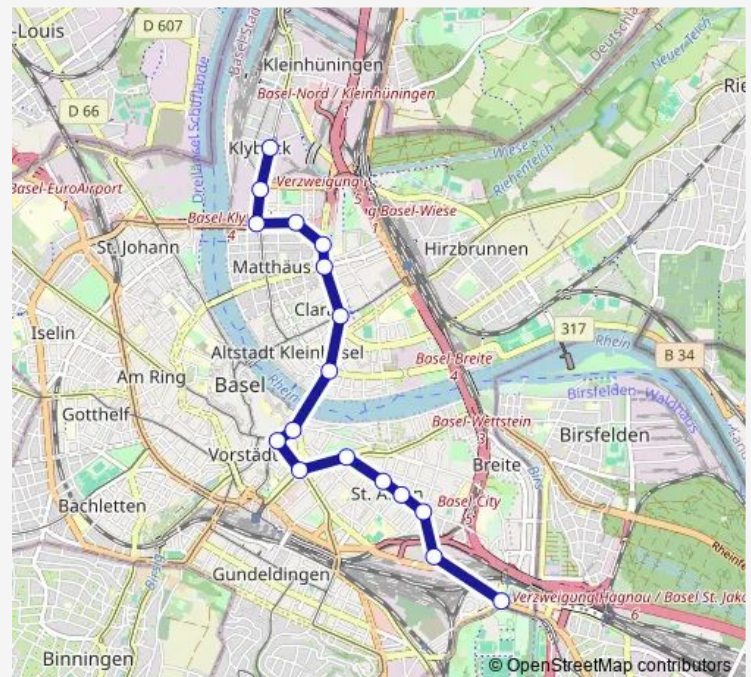

Basel, Musical Theater

Basel, Brombacherstrasse

Basel, Dreirosenbrücke

Basel, Ciba

Basel, Wiesenplatz

### Route schedule

Basel, St. Jakob — Basel, Wiesenplatz

Monday 20:19-20:34

Tuesday 20:19-20:34

Wednesday 20:19-20:34

Thursday —

Friday —

Saturday —

### Route info

Direction: Basel, St. Jakob

Stops: 17

Trip Duration: 0 hour 24 min

## Route schedule

Basel, St. Jakob — Basel, Wiesenplatz

Monday	20:00
Tuesday	—
Wednesday	—
Thursday	20:00
Friday	20:00
Saturday	—
Sunday	20:00