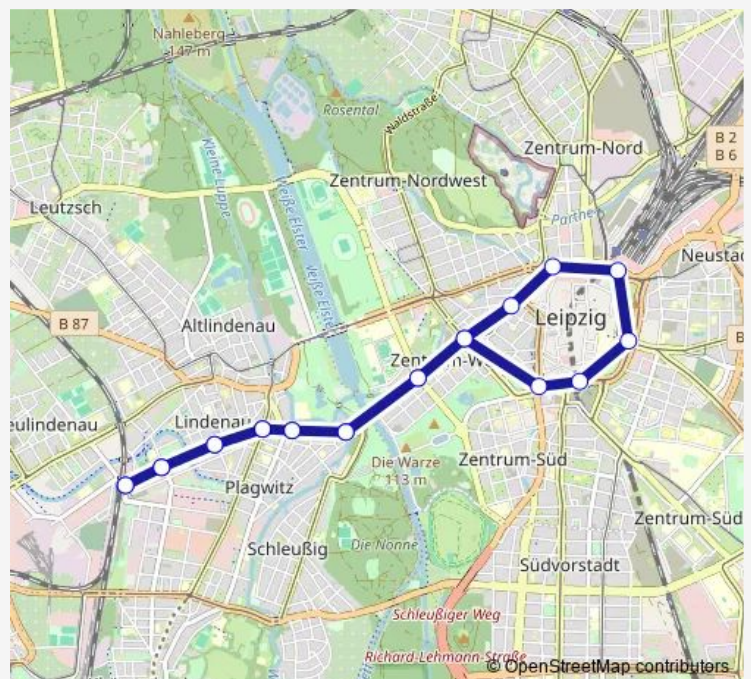

Leipzig, Hauptbahnhof/Wintergartenstr.

### Route schedule

Leipzig, Paunsdorf, Straßenbahnhof — Leipzig, Hauptbahnhof/Wintergartenstr.

Monday	03:58-08:33
Tuesday	03:58-05:17
Wednesday	03:58-05:17
Thursday	03:58-08:33
Friday	03:58-08:33
Saturday	04:00-09:31
Sunday	04:00-08:33

### Route info

Direction: Leipzig, Paunsdorf, Straßenbahnhof

Stops: 12

Trip Duration: 0 hour 15 min